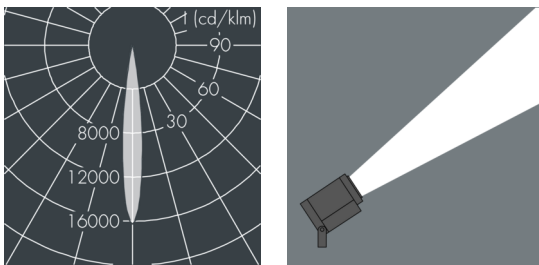

Ecospot Mini

8 980 065 049

3 W, 155 lm, 4000 K neutral white,
medium wide beam 13°

Customized solutions and modifications are possible: Special RAL, DB or NCS colours as polyester powder coat, luminaires in 2700 K and other colour temperatures and versions for high ambient temperature.

Specification text

housing made of die-cast aluminum ALSi12, polyester powder coated by high-quality and UV-stabilized coating process, Colour: white RAL 9002, all exterior parts are stainless steel, tempered high efficiency safety glass, anti-reflective coating from 1 side, silicon gasket, with 3 stainless steel screws, powder coated aluminum mounting bracket with tilt scale: 2 drilled holes \varnothing 7 mm, spacing 30 mm, 1 centre hole \varnothing 8.5 mm, tilt range: 140°, cable gland: M20, connecting terminal: 3 pole, highly efficient optics made of transparent thermoplastic for precise lighting tasks, integral driver (AC/DC), 80, max 2 SDCM, service life L90/B10 > 50.000 h, Beam angle (FWHM): 13°, luminous flux: 155 lm, wattage: 3 W, delivered lumens 52 lm/W, protection type IP65, protection class I, impact resistance IK08, windage area 0,01 m², dimensions: \varnothing 75 mm, width 125 mm, weight 0.8 kg

Specification

Wattage	3 W	Beam angle (FWHM)	13°
Delivered lumens	52 lm/W	Housing colour	white RAL 9002
Light source	LED 4000 K	Power supply cable	\varnothing 6 – 13 mm
Color Rendering Index	80	Protection type	IP65
Colour tolerance	max 2 SDCM	Protection class	I
Lifetime ta 25° C	L90/B10 > 50.000 h	Impact resistance	IK08
Control gear	on / off	Windage area	0,01m ²
Input voltage AC	100 – 240 V	Dimensions	\varnothing 75 mm, width 125 mm
Input voltage DC	134 – 335 V	Weight	0,80 kg
Voltage protection	1 kV L/N 1 kV L/PE	Max. ambient temperature ta	40°
Luminaires per B16A / C16A	157 / 317		