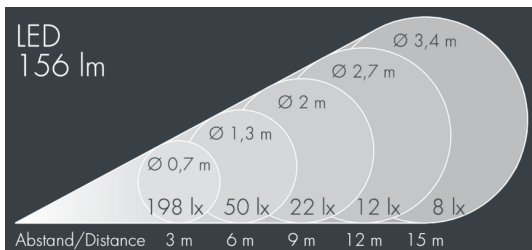

Ecospot Mini

8 980 065 049

3 W, 155 lm, 4000 K neutral white,
medium wide beam 13°

Customized solutions and modifications are possible: Special RAL, DB or NCS colours as polyester powder coat, luminaires in 2700 K and other colour temperatures and versions for high ambient temperature.

Specification text

housing made of die-cast aluminum ALSi12, polyester powder coated by high-quality and UV-stabilized coating process, Colour: white RAL 9002, all exterior parts are stainless steel, tempered high efficiency safety glass, anti-reflective coating from 1 side, silicon gasket, with 3 stainless steel screws, powder coated aluminum mounting bracket with tilt scale: 2 drilled holes \varnothing 7 mm, spacing 30 mm, 1 centre hole \varnothing 8.5 mm, tilt range: 140°, cable gland: M20, connecting terminal: 3 pole, highly efficient optics made of transparent thermoplastic for precise lighting tasks, integral driver (AC/DC), 80, max 2 SDCM, service life L90/B10 > 50.000 h, Beam angle (FWHM): 13°, luminous flux: 155 lm, wattage: 3 W, delivered lumens 52 lm/W, protection type IP65, protection class I, impact resistance IK08, windage area 0,01 m², dimensions: \varnothing 75 mm, width 125 mm, weight 0.8 kg

Specification

Wattage	3 W	Beam angle (FWHM)	13°
Delivered lumens	52 lm/W	Housing colour	white RAL 9002
Light source	LED 4000 K	Power supply cable	\varnothing 6 – 13 mm
Color Rendering Index	80	Protection type	IP65
Colour tolerance	max 2 SDCM	Protection class	I
Lifetime ta 25° C	L90/B10 > 50.000 h	Impact resistance	IK08
Control gear	on / off	Windage area	0,01m ²
Input voltage AC	100 – 240 V	Dimensions	\varnothing 75 mm, width 125 mm
Input voltage DC	134 – 335 V	Weight	0,80 kg
Voltage protection	1 kV L/N 1 kV L/PE	Max. ambient temperature ta	40°
Luminaires per B16A / C16A	157 / 317		