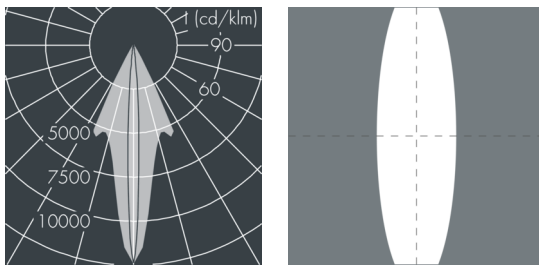

Ecospot Mini

8 980 066 029

3 W, 142 lm, 3000 K warm white,
linear vertical 24° / 6°

Customized solutions and modifications are possible: Special RAL, DB or NCS colours as polyester powder coat, luminaires in 2700 K and other colour temperatures and versions for high ambient temperature.

Specification text

housing made of die-cast aluminum ALSi12, polyester powder coated by high-quality and UV-stabilized coating process, Colour: white RAL 9002, all exterior parts are stainless steel, tempered high efficiency safety glass, anti-reflective coating from 1 side, silicon gasket, with 3 stainless steel screws, powder coated aluminum mounting bracket with tilt scale: 2 drilled holes \varnothing 7 mm, spacing 30 mm, 1 centre hole \varnothing 8.5 mm, tilt range: 140°, cable gland: M20, connecting terminal: 3 pole, highly efficient optics made of transparent thermoplastic for precise lighting tasks, integral driver (AC/DC), 80, max 2 SDCM, service life L90/B10 > 50.000 h, Beam angle (FWHM): 24° / 6°, luminous flux: 142 lm, wattage: 3 W, delivered lumens 47 lm/W, protection type IP65, protection class I, impact resistance IK08, windage area 0,01 m², dimensions: \varnothing 75 mm, width 125 mm, weight 0.8 kg

Wattage	3 W	Beam angle (FWHM)	24° / 6°
Delivered lumens	47 lm/W	Housing colour	white RAL 9002
Light source	LED 3000 K	Power supply cable	\varnothing 6 – 13 mm
Color Rendering Index	80	Protection type	IP65
Colour tolerance	max 2 SDCM	Protection class	I
Lifetime ta 25° C	L90/B10 > 50.000 h	Impact resistance	IK08
Control gear	on / off	Windage area	0,01m ²
Input voltage AC	100 – 240 V	Dimensions	\varnothing 75 mm, width 125 mm
Input voltage DC	134 – 335 V	Weight	0,80 kg
Voltage protection	1 kV L/N 1 kV L/PE	Max. ambient temperature ta	40°
Luminaires per B16A / C16A	157 / 317		