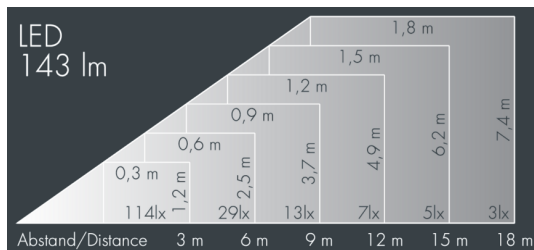

Ecospot Mini

8 980 066 029

3 W, 142 lm, 3000 K warm white,
linear vertical 24° / 6°

Customized solutions and modifications are possible: Special RAL, DB or NCS colours as polyester powder coat, luminaires in 2700 K and other colour temperatures and versions for high ambient temperature.

Specification text

housing made of die-cast aluminum ALSi12, polyester powder coated by high-quality and UV-stabilized coating process, Colour: white RAL 9002, all exterior parts are stainless steel, tempered high efficiency safety glass, anti-reflective coating from 1 side, silicon gasket, with 3 stainless steel screws, powder coated aluminum mounting bracket with tilt scale: 2 drilled holes \varnothing 7 mm, spacing 30 mm, 1 centre hole \varnothing 8.5 mm, tilt range: 140°, cable gland: M20, connecting terminal: 3 pole, highly efficient optics made of transparent thermoplastic for precise lighting tasks, integral driver (AC/DC), 80, max 2 SDCM, service life L90/B10 > 50.000 h, Beam angle (FWHM): 24° / 6°, luminous flux: 142 lm, wattage: 3 W, delivered lumens 47 lm/W, protection type IP65, protection class I, impact resistance IK08, windage area 0,01 m², dimensions: \varnothing 75 mm, width 125 mm, weight 0.8 kg

Wattage	3 W	Beam angle (FWHM)	24° / 6°
Delivered lumens	47 lm/W	Housing colour	white RAL 9002
Light source	LED 3000 K	Power supply cable	\varnothing 6 – 13 mm
Color Rendering Index	80	Protection type	IP65
Colour tolerance	max 2 SDCM	Protection class	I
Lifetime ta 25° C	L90/B10 > 50.000 h	Impact resistance	IK08
Control gear	on / off	Windage area	0,01m ²
Input voltage AC	100 – 240 V	Dimensions	\varnothing 75 mm, width 125 mm
Input voltage DC	134 – 335 V	Weight	0,80 kg
Voltage protection	1 kV L/N 1 kV L/PE	Max. ambient temperature ta	40°
Luminaires per B16A / C16A	157 / 317		