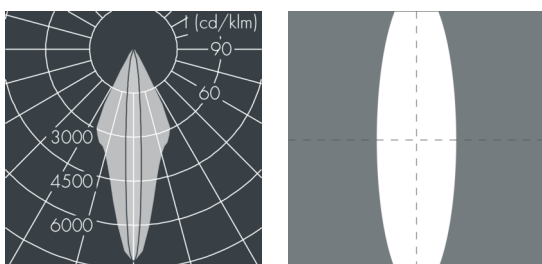

## Ecospot

8 981 046 529

15 W, 980 lm, 3000 K warm white,  
linear vertical 32° / 9°

Customized solutions and modifications are possible: Special RAL, DB or NCS colours as polyester powder coat, luminaires in 2700 K and other colour temperatures and versions for high ambient temperature.

## Specification text

housing made of die-cast aluminum ALSi12, polyester powder coated by high-quality and UV-stabilized coating process, Colour: black RAL 7021, all exterior parts are stainless steel, tempered high efficiency safety glass, anti-reflective coating from 1 side, silicon gasket, with 3 stainless steel screws, powder coated aluminum mounting bracket with tilt scale: 2 drilled holes  $\varnothing$  7 mm, spacing 30 mm, 1 centre hole  $\varnothing$  8.5 mm, tilt range: 140°, cable gland: M20, connecting terminal: 3 pole, highly efficient anodized rotationally symmetrical reflector with matt finish, integral driver (AC/DC), 80, max 2 SDCM, service life L80/B10 > 50.000 h, Beam angle (FWHM): 32° / 9°, luminous flux: 980 lm, wattage: 15 W, delivered lumens 65 lm/W, protection type IP65, protection class I, impact resistance IK08, windage area 0,01 m<sup>2</sup>, dimensions:  $\varnothing$  95 mm, width 165 mm, weight 1.4 kg

## Specification

Wattage	15 W	Beam angle (FWHM)	32° / 9°
Delivered lumens	65 lm/W	Housing colour	black RAL 7021
Light source	LED 3000 K	Power supply cable	$\varnothing$ 6 – 13 mm
Color Rendering Index	80	Protection type	IP65
Colour tolerance	max 2 SDCM	Protection class	I
Lifetime ta 25° C	L80/B10 > 50.000 h	Impact resistance	IK08
Control gear	on / off	Windage area	0,01m <sup>2</sup>
Input voltage AC	220 – 240 V	Dimensions	$\varnothing$ 95 mm, width 165 mm
Input voltage DC	190 – 245 V	Weight	1,40 kg
Voltage protection	2 kV L/N   4 kV L/PE	Max. ambient temperature ta	50°