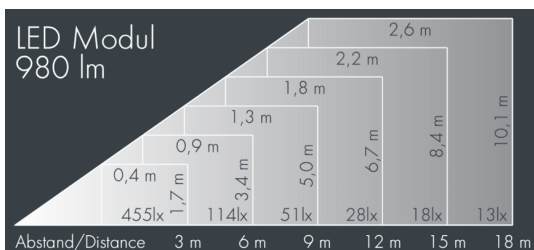

## Ecospot

8 981 046 529

15 W, 980 lm, 3000 K warm white,  
linear vertical 32° / 9°

Customized solutions and modifications are possible: Special RAL, DB or NCS colours as polyester powder coat, luminaires in 2700 K and other colour temperatures and versions for high ambient temperature.

## Specification text

housing made of die-cast aluminum ALSi12, polyester powder coated by high-quality and UV-stabilized coating process, Colour: black RAL 7021, all exterior parts are stainless steel, tempered high efficiency safety glass, anti-reflective coating from 1 side, silicon gasket, with 3 stainless steel screws, powder coated aluminum mounting bracket with tilt scale: 2 drilled holes  $\varnothing$  7 mm, spacing 30 mm, 1 centre hole  $\varnothing$  8.5 mm, tilt range: 140°, cable gland: M20, connecting terminal: 3 pole, highly efficient anodized rotationally symmetrical reflector with matt finish, integral driver (AC/DC), 80, max 2 SDCM, service life L80/B10 > 50.000 h, Beam angle (FWHM): 32° / 9°, luminous flux: 980 lm, wattage: 15 W, delivered lumens 65 lm/W, protection type IP65, protection class I, impact resistance IK08, windage area 0,01 m<sup>2</sup>, dimensions:  $\varnothing$  95 mm, width 165 mm, weight 1.4 kg

## Specification

Wattage	15 W	Beam angle (FWHM)	32° / 9°
Delivered lumens	65 lm/W	Housing colour	black RAL 7021
Light source	LED 3000 K	Power supply cable	$\varnothing$ 6 – 13 mm
Color Rendering Index	80	Protection type	IP65
Colour tolerance	max 2 SDCM	Protection class	I
Lifetime ta 25° C	L80/B10 > 50.000 h	Impact resistance	IK08
Control gear	on / off	Windage area	0,01m <sup>2</sup>
Input voltage AC	220 – 240 V	Dimensions	$\varnothing$ 95 mm, width 165 mm
Input voltage DC	190 – 245 V	Weight	1,40 kg
Voltage protection	2 kV L/N   4 kV L/PE	Max. ambient temperature ta	50°