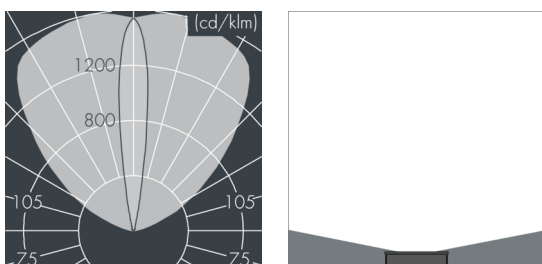

## Ecovision Mini

8 706 055 209

6 × 2,5 W, 1253 lm, 4000 K neutral white, 1-10V, wall washer 15° / 103°

Customized solutions and modifications are possible: Special RAL, DB or NCS colours as polyester powder coat, luminaires in 2700 K and other colour temperatures and versions for high ambient temperature.

## Specification text

housing made corrosion-resistant die-cast aluminum ALSi12, polyester powder coated by high-quality and UV-stabilized coating process, Colour: silver grey, all exterior parts are stainless steel, UV stabilised, impact-resistant polycarbonate cover, silicon gasket, with 4 stainless steel screws, mounting brackets: 2 drilled holes Ø 6,5 mm, spacing 282 mm, tilt range: 120°, cable gland: PG11, connecting terminal: 5 pole, highly efficient optics made of transparent thermoplastic for precise lighting tasks, integral driver (1-10V), CRI > 80, max 2 SDCM, service life L90/B10 > 50.000 h, Beam angle (FWHM): 15° / 103°, luminous flux: 1253 lm, wattage: 15 W, delivered lumens 84 lm/W, protection type IP65, protection class I, impact resistance IK10, windage area 0,04 m<sup>2</sup>, dimensions (L×H×W): 328 × 47 × 135 mm, weight 2.5 kg

## Specification

Wattage	15 W	Beam angle (FWHM)	15° / 103°
Delivered lumens	84 lm/W	Housing colour	silver grey
Light source	LED 4000 K	Power supply cable	Ø 7 – 9 mm
Color Rendering Index	CRI > 80	Protection type	IP65
Colour tolerance	max 2 SDCM	Protection class	I
Lifetime ta 25° C	L90/B10 > 50.000 h	Impact resistance	IK10
Control gear	1-10V	Windage area	0,04m <sup>2</sup>
		Dimensions	328 × 47 × 135 mm
		Weight	2,50 kg
		Max. ambient temperature ta	35°