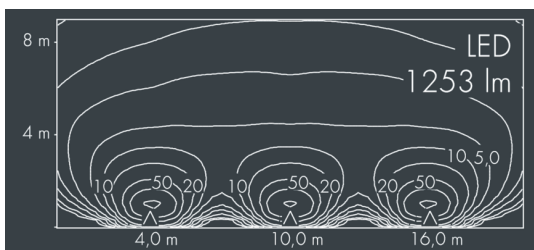

## Ecovision Mini

8 706 055 209

6 × 2,5 W, 1253 lm, 4000 K neutral white, 1-10V, wall washer 15° / 103°

Customized solutions and modifications are possible: Special RAL, DB or NCS colours as polyester powder coat, luminaires in 2700 K and other colour temperatures and versions for high ambient temperature.

## Specification text

housing made corrosion-resistant die-cast aluminum ALSi12, polyester powder coated by high-quality and UV-stabilized coating process, Colour: silver grey, all exterior parts are stainless steel, UV stabilised, impact-resistant polycarbonate cover, silicon gasket, with 4 stainless steel screws, mounting brackets: 2 drilled holes Ø 6,5 mm, spacing 282 mm, tilt range: 120°, cable gland: PG11, connecting terminal: 5 pole, highly efficient optics made of transparent thermoplastic for precise lighting tasks, integral driver (1-10V), CRI > 80, max 2 SDCM, service life L90/B10 > 50.000 h, Beam angle (FWHM): 15° / 103°, luminous flux: 1253 lm, wattage: 15 W, delivered lumens 84 lm/W, protection type IP65, protection class I, impact resistance IK10, windage area 0,04 m<sup>2</sup>, dimensions (L×H×W): 328 × 47 × 135 mm, weight 2.5 kg

## Specification

Wattage	15 W	Beam angle (FWHM)	15° / 103°
Delivered lumens	84 lm/W	Housing colour	silver grey
Light source	LED 4000 K	Power supply cable	Ø 7 – 9 mm
Color Rendering Index	CRI > 80	Protection type	IP65
Colour tolerance	max 2 SDCM	Protection class	I
Lifetime ta 25° C	L90/B10 > 50.000 h	Impact resistance	IK10
Control gear	1-10V	Windage area	0,04m <sup>2</sup>
		Dimensions	328 × 47 × 135 mm
		Weight	2,50 kg
		Max. ambient temperature ta	35°