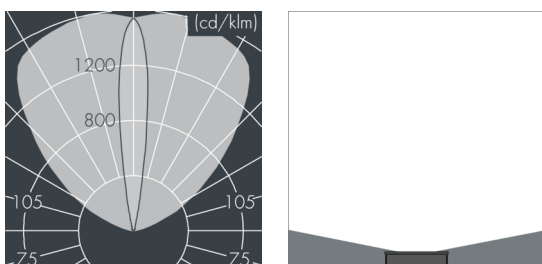

## Ecovision Mini

8 706 056 209

6 × 2,5 W, 1175 lm, 3000 K warm white, 1-10V,  
wall washer 15° / 103°

Customized solutions and modifications are possible: Special RAL, DB or NCS colours as polyester powder coat, luminaires in 2700 K and other colour temperatures and versions for high ambient temperature.

## Specification text

housing made corrosion-resistant die-cast aluminum ALSi12, polyester powder coated by high-quality and UV-stabilized coating process, Colour: silver grey, all exterior parts are stainless steel, UV stabilised, impact-resistant polycarbonate cover, silicon gasket, with 4 stainless steel screws, mounting brackets: 2 drilled holes Ø 6,5 mm, spacing 282 mm, tilt range: 120°, cable gland: PG11, connecting terminal: 5 pole, highly efficient optics made of transparent thermoplastic for precise lighting tasks, integral driver (1-10V), CRI > 80, max 2 SDCM, service life L90/B10 > 50.000 h, Beam angle (FWHM): 15° / 103°, luminous flux: 1175 lm, wattage: 15 W, delivered lumens 78 lm/W, protection type IP65, protection class I, impact resistance IK10, windage area 0,04 m<sup>2</sup>, dimensions (L×H×W): 328 × 47 × 135 mm, weight 2.5 kg

## Specification

Wattage	15 W	Beam angle (FWHM)	15° / 103°
Delivered lumens	78 lm/W	Housing colour	silver grey
Light source	LED 3000 K	Power supply cable	Ø 7 – 9 mm
Color Rendering Index	CRI > 80	Protection type	IP65
Colour tolerance	max 2 SDCM	Protection class	I
Lifetime ta 25° C	L90/B10 > 50.000 h	Impact resistance	IK10
Control gear	1-10V	Windage area	0,04m <sup>2</sup>
		Dimensions	328 × 47 × 135 mm
		Weight	2,50 kg
		Max. ambient temperature ta	35°