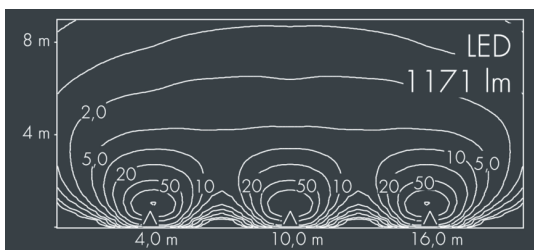

## Ecovision Mini

8 706 056 209

6 × 2,5 W, 1175 lm, 3000 K warm white, 1-10V,  
wall washer 15° / 103°

Customized solutions and modifications are possible: Special RAL, DB or NCS colours as polyester powder coat, luminaires in 2700 K and other colour temperatures and versions for high ambient temperature.

## Specification text

housing made corrosion-resistant die-cast aluminum ALSi12, polyester powder coated by high-quality and UV-stabilized coating process, Colour: silver grey, all exterior parts are stainless steel, UV stabilised, impact-resistant polycarbonate cover, silicon gasket, with 4 stainless steel screws, mounting brackets: 2 drilled holes Ø 6,5 mm, spacing 282 mm, tilt range: 120°, cable gland: PG11, connecting terminal: 5 pole, highly efficient optics made of transparent thermoplastic for precise lighting tasks, integral driver (1-10V), CRI > 80, max 2 SDCM, service life L90/B10 > 50.000 h, Beam angle (FWHM): 15° / 103°, luminous flux: 1175 lm, wattage: 15 W, delivered lumens 78 lm/W, protection type IP65, protection class I, impact resistance IK10, windage area 0,04 m<sup>2</sup>, dimensions (L×H×W): 328 × 47 × 135 mm, weight 2.5 kg

## Specification

Wattage	15 W	Beam angle (FWHM)	15° / 103°
Delivered lumens	78 lm/W	Housing colour	silver grey
Light source	LED 3000 K	Power supply cable	Ø 7 – 9 mm
Color Rendering Index	CRI > 80	Protection type	IP65
Colour tolerance	max 2 SDCM	Protection class	I
Lifetime ta 25° C	L90/B10 > 50.000 h	Impact resistance	IK10
Control gear	1-10V	Windage area	0,04m <sup>2</sup>
		Dimensions	328 × 47 × 135 mm
		Weight	2,50 kg
		Max. ambient temperature ta	35°