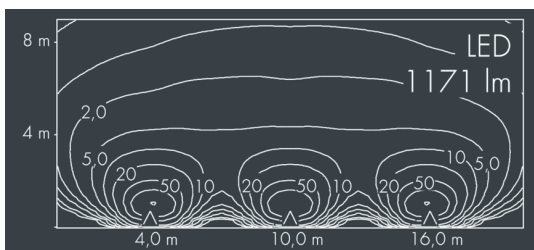

## Ecovision Mini

8 706 066 209

6 × 2,5 W, 1175 lm, 3000 K warm white, 1-10V,  
wall washer 15° / 103°

Customized solutions and modifications are possible: Special RAL, DB or NCS colours as polyester powder coat, luminaires in 2700 K and other colour temperatures and versions for high ambient temperature.

## Specification text

housing made corrosion-resistant die-cast aluminum ALSi12, polyester powder coated by high-quality and UV-stabilized coating process, Colour: white RAL 9002, all exterior parts are stainless steel, UV stabilised, impact-resistant polycarbonate cover, silicon gasket, with 4 stainless steel screws, mounting brackets: 2 drilled holes Ø 6,5 mm, spacing 282 mm, tilt range: 120°, cable gland: PG11, connecting terminal: 5 pole, highly efficient optics made of transparent thermoplastic for precise lighting tasks, integral driver (1-10V), CRI > 80, max 2 SDCM, service life L90/B10 > 50.000 h, Beam angle (FWHM): 15° / 103°, luminous flux: 1175 lm, wattage: 15 W, delivered lumens 78 lm/W, protection type IP65, protection class I, impact resistance IK10, windage area 0,04 m<sup>2</sup>, dimensions (L×H×W): 328 × 47 × 135 mm, weight 2.5 kg

## Specification

Wattage	15 W	Beam angle (FWHM)	15° / 103°
Delivered lumens	78 lm/W	Housing colour	white RAL 9002
Light source	LED 3000 K	Power supply cable	Ø 7 – 9 mm
Color Rendering Index	CRI > 80	Protection type	IP65
Colour tolerance	max 2 SDCM	Protection class	I
Lifetime ta 25° C	L90/B10 > 50.000 h	Impact resistance	IK10
Control gear	1-10V	Windage area	0,04m <sup>2</sup>
		Dimensions	328 × 47 × 135 mm
		Weight	2,50 kg
		Max. ambient temperature ta	35°