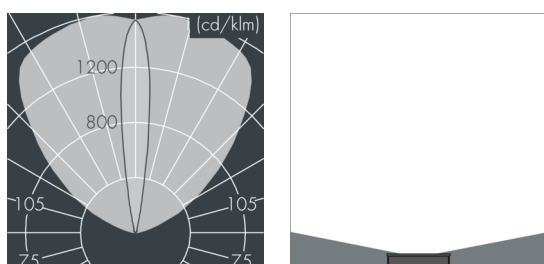

Ecovision Mini

8 706 155 109

6 × 2,5 W, 1253 lm, 4000 K neutral white, DALI, wall washer 15° / 103°

Customized solutions and modifications are possible: Special RAL, DB or NCS colours as polyester powder coat, luminaires in 2700 K and other colour temperatures and versions for high ambient temperature.

Specification text

housing made corrosion-resistant die-cast aluminum AlSi12, polyester powder coated by high-quality and UV-stabilized coating process, Colour: silver grey, all exterior parts are stainless steel, UV stabilised, impact-resistant polycarbonate cover, silicon gasket, with 4 stainless steel screws, wall arm: 2 drilled holes Ø 6,5 mm, spacing 282 mm, tilt range: 310°, cable gland: PG11, connecting terminal: 5 pole, highly efficient optics made of transparent thermoplastic for precise lighting tasks, integral driver (DALI), CRI > 80, max 2 SDCM, service life L90/B10 > 50.000 h, Beam angle (FWHM): 15° / 103°, luminous flux: 1253 lm, wattage: 15 W, delivered lumens 84 lm/W, protection type IP65, protection class I, impact resistance IK10, windage area 0,04 m², dimensions (L×H×W): 328 × 47 × 135 mm, weight 3.1 kg

Wattage	15 W	Beam angle (FWHM)	15° / 103°
Delivered lumens	84 lm/W	Housing colour	silver grey
Light source	LED 4000 K	Power supply cable	Ø 7 – 9 mm
Color Rendering Index	CRI > 80	Protection type	IP65
Colour tolerance	max 2 SDCM	Protection class	I
Lifetime ta 25° C	L90/B10 > 50.000 h	Impact resistance	IK10
Control gear	DALI	Windage area	0,04m ²
Input voltage AC	220 – 240 V	Dimensions	328 × 47 × 135 mm
Input voltage DC	220 – 240 V	Weight	3,10 kg
Voltage protection	3 kV L/N 4 kV L/PE	Max. ambient temperature ta	35°
Luminaires per B16A / C16A	50 / 85		