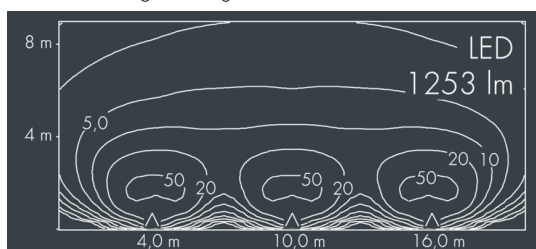

Ecovision Mini

8 706 155 109

6 × 2,5 W, 1253 lm, 4000 K neutral white, DALI, wall washer 15° / 103°

Customized solutions and modifications are possible: Special RAL, DB or NCS colours as polyester powder coat, luminaires in 2700 K and other colour temperatures and versions for high ambient temperature.

Specification text

housing made corrosion-resistant die-cast aluminum AlSi12, polyester powder coated by high-quality and UV-stabilized coating process, Colour: silver grey, all exterior parts are stainless steel, UV stabilised, impact-resistant polycarbonate cover, silicon gasket, with 4 stainless steel screws, wall arm: 2 drilled holes Ø 6,5 mm, spacing 282 mm, tilt range: 310°, cable gland: PG11, connecting terminal: 5 pole, highly efficient optics made of transparent thermoplastic for precise lighting tasks, integral driver (DALI), CRI > 80, max 2 SDCM, service life L90/B10 > 50.000 h, Beam angle (FWHM): 15° / 103°, luminous flux: 1253 lm, wattage: 15 W, delivered lumens 84 lm/W, protection type IP65, protection class I, impact resistance IK10, windage area 0,04 m², dimensions (L×H×W): 328 × 47 × 135 mm, weight 3.1 kg

Wattage	15 W	Beam angle (FWHM)	15° / 103°
Delivered lumens	84 lm/W	Housing colour	silver grey
Light source	LED 4000 K	Power supply cable	Ø 7 – 9 mm
Color Rendering Index	CRI > 80	Protection type	IP65
Colour tolerance	max 2 SDCM	Protection class	I
Lifetime ta 25° C	L90/B10 > 50.000 h	Impact resistance	IK10
Control gear	DALI	Windage area	0,04m ²
Input voltage AC	220 – 240 V	Dimensions	328 × 47 × 135 mm
Input voltage DC	220 – 240 V	Weight	3,10 kg
Voltage protection	3 kV L/N 4 kV L/PE	Max. ambient temperature ta	35°
Luminaires per B16A / C16A	50 / 85		