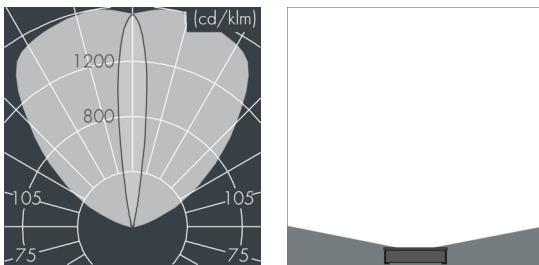

## Ecovision Mini

8 706 155 209

6 × 2,5 W, 1253 lm, 4000 K neutral white, 1-10V, wall washer 15° / 103°

Customized solutions and modifications are possible: Special RAL, DB or NCS colours as polyester powder coat, luminaires in 2700 K and other colour temperatures and versions for high ambient temperature.

## Specification text

housing made corrosion-resistant die-cast aluminum AlSi12, polyester powder coated by high-quality and UV-stabilized coating process, Colour: silver grey, all exterior parts are stainless steel, UV stabilised, impact-resistant polycarbonate cover, silicon gasket, with 4 stainless steel screws, wall arm: 2 drilled holes Ø 6,5 mm, spacing 282 mm, tilt range: 310°, cable gland: PG11, connecting terminal: 5 pole, highly efficient optics made of transparent thermoplastic for precise lighting tasks, integral driver (1-10V), CRI > 80, max 2 SDCM, service life L90/B10 > 50.000 h, Beam angle (FWHM): 15° / 103°, luminous flux: 1253 lm, wattage: 15 W, delivered lumens 84 lm/W, protection type IP65, protection class I, impact resistance IK10, windage area 0,04 m², dimensions (L×H×W): 328 × 47 × 135 mm, weight 3.1 kg

## Specification

Wattage	15 W	Beam angle (FWHM)	15° / 103°
Delivered lumens	84 lm/W	Housing colour	silver grey
Light source	LED 4000 K	Power supply cable	Ø 7 – 9 mm
Color Rendering Index	CRI > 80	Protection type	IP65
Colour tolerance	max 2 SDCM	Protection class	I
Lifetime ta 25° C	L90/B10 > 50.000 h	Impact resistance	IK10
Control gear	1-10V	Windage area	0,04m²
		Dimensions	328 × 47 × 135 mm
		Weight	3,10 kg
		Max. ambient temperature ta	35°