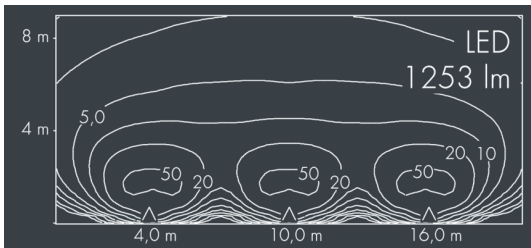

## Ecovision Mini

8 706 155 209

6 × 2,5 W, 1253 lm, 4000 K neutral white, 1-10V, wall washer 15° / 103°

Customized solutions and modifications are possible: Special RAL, DB or NCS colours as polyester powder coat, luminaires in 2700 K and other colour temperatures and versions for high ambient temperature.

## Specification text

housing made corrosion-resistant die-cast aluminum AlSi12, polyester powder coated by high-quality and UV-stabilized coating process, Colour: silver grey, all exterior parts are stainless steel, UV stabilised, impact-resistant polycarbonate cover, silicon gasket, with 4 stainless steel screws, wall arm: 2 drilled holes Ø 6,5 mm, spacing 282 mm, tilt range: 310°, cable gland: PG11, connecting terminal: 5 pole, highly efficient optics made of transparent thermoplastic for precise lighting tasks, integral driver (1-10V), CRI > 80, max 2 SDCM, service life L90/B10 > 50.000 h, Beam angle (FWHM): 15° / 103°, luminous flux: 1253 lm, wattage: 15 W, delivered lumens 84 lm/W, protection type IP65, protection class I, impact resistance IK10, windage area 0,04 m², dimensions (L×H×W): 328 × 47 × 135 mm, weight 3.1 kg

## Specification

Wattage	15 W	Beam angle (FWHM)	15° / 103°
Delivered lumens	84 lm/W	Housing colour	silver grey
Light source	LED 4000 K	Power supply cable	Ø 7 – 9 mm
Color Rendering Index	CRI > 80	Protection type	IP65
Colour tolerance	max 2 SDCM	Protection class	I
Lifetime ta 25° C	L90/B10 > 50.000 h	Impact resistance	IK10
Control gear	1-10V	Windage area	0,04m²
		Dimensions	328 × 47 × 135 mm
		Weight	3,10 kg
		Max. ambient temperature ta	35°