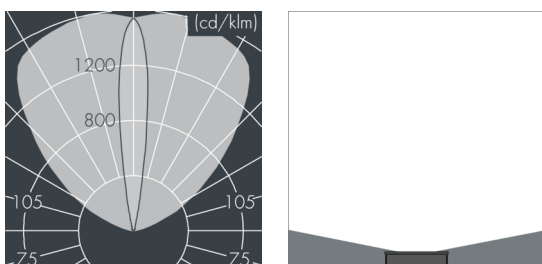

Ecovision Mini

8 706 156 109

6 × 2,5 W, 1175 lm, 3000 K warm white, DALI, wall washer 15° / 103°

Customized solutions and modifications are possible: Special RAL, DB or NCS colours as polyester powder coat, luminaires in 2700 K and other colour temperatures and versions for high ambient temperature.

Specification text

housing made corrosion-resistant die-cast aluminum AlSi12, polyester powder coated by high-quality and UV-stabilized coating process, Colour: silver grey, all exterior parts are stainless steel, UV stabilised, impact-resistant polycarbonate cover, silicon gasket, with 4 stainless steel screws, wall arm: 2 drilled holes Ø 6,5 mm, spacing 282 mm, tilt range: 310°, cable gland: PG11, connecting terminal: 5 pole, highly efficient optics made of transparent thermoplastic for precise lighting tasks, integral driver (DALI), CRI > 80, max 2 SDCM, service life L90/B10 > 50.000 h, Beam angle (FWHM): 15° / 103°, luminous flux: 1175 lm, wattage: 15 W, delivered lumens 78 lm/W, protection type IP65, protection class I, impact resistance IK10, windage area 0,04 m², dimensions (L×H×W): 328 × 47 × 135 mm, weight 3.1 kg

Wattage	15 W	Beam angle (FWHM)	15° / 103°
Delivered lumens	78 lm/W	Housing colour	silver grey
Light source	LED 3000 K	Power supply cable	Ø 7 – 9 mm
Color Rendering Index	CRI > 80	Protection type	IP65
Colour tolerance	max 2 SDCM	Protection class	I
Lifetime ta 25° C	L90/B10 > 50.000 h	Impact resistance	IK10
Control gear	DALI	Windage area	0,04m²
Input voltage AC	220 – 240 V	Dimensions	328 × 47 × 135 mm
Input voltage DC	220 – 240 V	Weight	3,10 kg
Voltage protection	3 kV L/N 4 kV L/PE	Max. ambient temperature ta	35°
Luminaires per B16A / C16A	50 / 85		