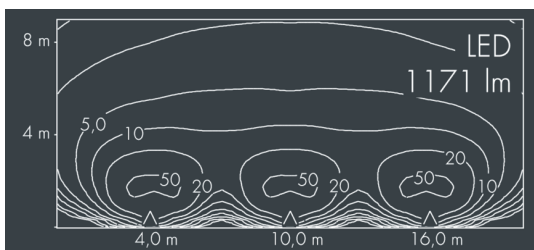

Ecovision Mini

8 706 156 109

6 × 2,5 W, 1175 lm, 3000 K warm white, DALI, wall washer 15° / 103°

Customized solutions and modifications are possible: Special RAL, DB or NCS colours as polyester powder coat, luminaires in 2700 K and other colour temperatures and versions for high ambient temperature.

Specification text

housing made corrosion-resistant die-cast aluminum AlSi12, polyester powder coated by high-quality and UV-stabilized coating process, Colour: silver grey, all exterior parts are stainless steel, UV stabilised, impact-resistant polycarbonate cover, silicon gasket, with 4 stainless steel screws, wall arm: 2 drilled holes Ø 6,5 mm, spacing 282 mm, tilt range: 310°, cable gland: PG11, connecting terminal: 5 pole, highly efficient optics made of transparent thermoplastic for precise lighting tasks, integral driver (DALI), CRI > 80, max 2 SDCM, service life L90/B10 > 50.000 h, Beam angle (FWHM): 15° / 103°, luminous flux: 1175 lm, wattage: 15 W, delivered lumens 78 lm/W, protection type IP65, protection class I, impact resistance IK10, windage area 0,04 m², dimensions (L×H×W): 328 × 47 × 135 mm, weight 3.1 kg

Wattage	15 W	Beam angle (FWHM)	15° / 103°
Delivered lumens	78 lm/W	Housing colour	silver grey
Light source	LED 3000 K	Power supply cable	Ø 7 – 9 mm
Color Rendering Index	CRI > 80	Protection type	IP65
Colour tolerance	max 2 SDCM	Protection class	I
Lifetime ta 25° C	L90/B10 > 50.000 h	Impact resistance	IK10
Control gear	DALI	Windage area	0,04m²
Input voltage AC	220 – 240 V	Dimensions	328 × 47 × 135 mm
Input voltage DC	220 – 240 V	Weight	3,10 kg
Voltage protection	3 kV L/N 4 kV L/PE	Max. ambient temperature ta	35°
Luminaires per B16A / C16A	50 / 85		