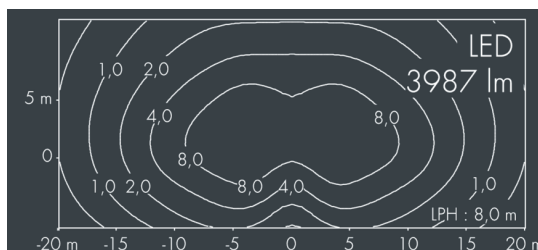

Fluxa A

8 284 446 179

2 x 2 x 20 W, 3950 lm, 3000 K warm white, DALI, wide beam 62° / 130°

Customized solutions and modifications are possible: Special RAL, DB or NCS colours as polyester powder coat, luminaires in 2700 K and other colour temperatures and versions for high ambient temperature.

for reduced glare, silicon gasket, Closure with 2 x 4 stainless steel screws, with double pole top fitter, for pole top Ø 60/76mm, with 2 x 8m rubber cable Ho5RN-F5G1, cable gland: M20, connecting terminal: 5 pole, highly efficient anodized rotationally symmetrical reflector with matt finish, integral driver (DALI / Step Dim / Astro Dim), CRI > 70, max 2 SDCM, service life L90/B10 > 50.000 h, Beam angle (FWHM): 62° / 130°, luminous flux: 3950 lm, wattage: 40 W, delivered lumens 99 lm/W, protection type IP67, protection class I, impact resistance IK08, windage area 0,11 m², dimensions (L×H×W): 380 × 131 × 280 mm, weight 13 kg

Specification

Wattage	40 W	Beam angle (FWHM)	62° / 130°
Delivered lumens	99 lm/W	Housing colour	black RAL 7021
Light source	LED 3000 K	Power supply cable	Ø 8 – 15 mm
Color Rendering Index	CRI > 70	Protection type	IP67
Colour tolerance	max 2 SDCM	Protection class	I
Lifetime ta 25° C	L90/B10 > 50.000 h	Impact resistance	IK08
Control gear	DALI	Windage area	0,11 m ²
Input voltage AC	170 – 260 V	Dimensions	380 × 131 × 280 mm
Input voltage DC	176 – 276 V	Weight	13,00 kg
Voltage protection	6 kV L/N 10 kV L/PE	Max. ambient temperature ta	45°
Luminaires per B16A / C16A	12 / 0		