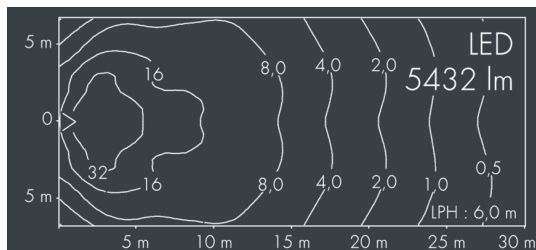

Fluxa A

8 285 056 049

48 W, 5427 lm, 3000 K warm white,
asymmetrical 60°

Customized solutions and modifications are possible: Special RAL, DB or NCS colours as polyester powder coat, luminaires in 2700 K and other colour temperatures and versions for high ambient temperature.

Specification text

housing made of corrosion-resistant die-cast aluminum AlSi12, polyester powder coated by high-quality and UV-stabilized coating process, Colour: silver grey, all exterior parts are stainless steel, tempered safety glass, anti-reflective coating from 1 side, silicon gasket, closure with 4 stainless steel screws, powder coated aluminum mounting bracket with tilt scale: 4 holes \varnothing 8.5 mm, spacing 70 mm (120 mm), 2 drilled holes \varnothing 10 mm, spacing 200 mm, 1 centre hole \varnothing 22 mm, tilt range: 210°, cable gland: M20, connecting terminal: 3 pole, highly efficient anodized rotationally symmetrical reflector with matt finish, integral control gear, CRI > 70, max 2 SDCM, service life L_{90}/B_{10} > 50.000 h, luminous flux: 5427 lm, wattage: 48 W, delivered lumens 113 lm/W, protection type IP67, protection class I, impact resistance IK08, windage area 0,11 m², dimensions (L×H×W): 380 × 131 × 280 mm, weight 6.2 kg

Specification

Wattage	48 W	Housing colour	silver grey
Delivered lumens	113 lm/W	Power supply cable	\varnothing 8 – 15 mm
Light source	LED 3000 K	Protection type	IP67
Color Rendering Index	CRI > 70	Protection class	I
Colour tolerance	max 2 SDCM	Impact resistance	IK08
Lifetime ta 25° C	L_{90}/B_{10} > 50.000 h	Windage area	0,11 m ²
Control gear	on / off	Dimensions	380 × 131 × 280 mm
Input voltage AC	220 – 240 V	Weight	6,20 kg
Input voltage DC	195 – 255 V	Max. ambient temperature ta	45°
Voltage protection	4 kV L/N 2 kV L/PE		
Luminaires per B16A / C16A	28 / 48		