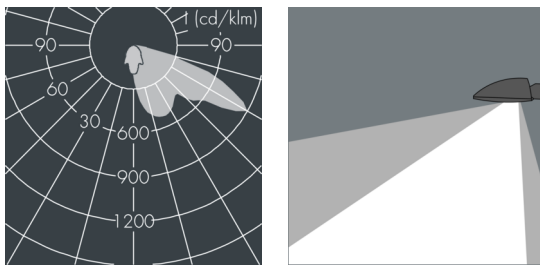

Fluxa A

8 285 056 049

48 W, 5427 lm, 3000 K warm white,
asymmetrical 60°

Customized solutions and modifications are possible: Special RAL, DB or NCS colours as polyester powder coat, luminaires in 2700 K and other colour temperatures and versions for high ambient temperature.

Specification text

housing made of corrosion-resistant die-cast aluminum AlSi12, polyester powder coated by high-quality and UV-stabilized coating process, Colour: silver grey, all exterior parts are stainless steel, tempered safety glass, anti-reflective coating from 1 side, silicon gasket, closure with 4 stainless steel screws, powder coated aluminum mounting bracket with tilt scale: 4 holes \varnothing 8.5 mm, spacing 70 mm (120 mm), 2 drilled holes \varnothing 10 mm, spacing 200 mm, 1 centre hole \varnothing 22 mm, tilt range: 210°, cable gland: M20, connecting terminal: 3 pole, highly efficient anodized rotationally symmetrical reflector with matt finish, integral control gear, CRI > 70, max 2 SDCM, service life L_{90}/B_{10} > 50.000 h, luminous flux: 5427 lm, wattage: 48 W, delivered lumens 113 lm/W, protection type IP67, protection class I, impact resistance IK08, windage area 0,11 m², dimensions (L×H×W): 380 × 131 × 280 mm, weight 6.2 kg

Specification

Wattage	48 W	Housing colour	silver grey
Delivered lumens	113 lm/W	Power supply cable	\varnothing 8 – 15 mm
Light source	LED 3000 K	Protection type	IP67
Color Rendering Index	CRI > 70	Protection class	I
Colour tolerance	max 2 SDCM	Impact resistance	IK08
Lifetime ta 25° C	L_{90}/B_{10} > 50.000 h	Windage area	0,11 m ²
Control gear	on / off	Dimensions	380 × 131 × 280 mm
Input voltage AC	220 – 240 V	Weight	6,20 kg
Input voltage DC	195 – 255 V	Max. ambient temperature ta	45°
Voltage protection	4 kV L/N 2 kV L/PE		
Luminaires per B16A / C16A	28 / 48		