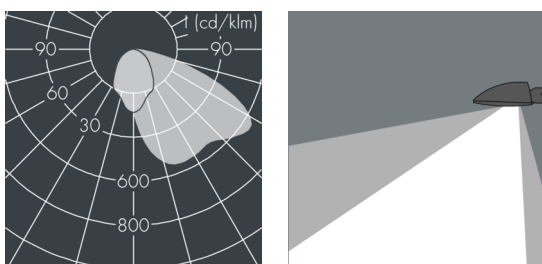

## Fluxa A

8 286 456 069

2 x 1 x 63 W, 6387 lm, 3000 K warm white, asymmetrical 55°

Customized solutions and modifications are possible: Special RAL, DB or NCS colours as polyester powder coat, luminaires in 2700 K and other colour temperatures and versions for high ambient temperature.

## Specification text

housing made of corrosion-resistant die-cast aluminum AlSi12, polyester powder coated by high-quality and UV-stabilized coating process, Colour: silver grey, all exterior parts are stainless steel, tempered safety glass, anti-reflective coating from 1 side, with prismatic glass

for reduced glare, silicon gasket, Closure with 2 x 4 stainless steel screws, with pole top fitter for 2 luminaires, for poles  $\varnothing$  60/76 mm, with 2 x 8 M cable Ho5RN-F3G1, cable gland: M20, connecting terminal: 3 pole, highly efficient anodized rotationally symmetrical reflector with matt finish, integral control gear, CRI > 70, max 2 SDCM, service life L90/B10 > 50.000 h, luminous flux: 6387 lm, wattage: 63 W, delivered lumens 101 lm/W, protection type IP67, protection class I, impact resistance IK08, windage area 0,11 m<sup>2</sup>, dimensions (LxHxW): 380 x 131 x 280 mm, weight 12.3 kg

## Specification

Wattage	63 W	Housing colour	silver grey
Delivered lumens	101 lm/W	Power supply cable	$\varnothing$ 8 – 15 mm
Light source	LED 3000 K	Protection type	IP67
Color Rendering Index	CRI > 70	Protection class	I
Colour tolerance	max 2 SDCM	Impact resistance	IK08
Lifetime ta 25° C	L90/B10 > 50.000 h	Windage area	0,11 m <sup>2</sup>
Control gear	on / off	Dimensions	380 x 131 x 280 mm
Input voltage AC	220 – 240 V	Weight	12,30 kg
Input voltage DC	195 – 255 V	Max. ambient temperature ta	45°
Voltage protection	4 kV L/N   2 kV L/PE		
Luminaires per B16A / C16A	28 / 48		