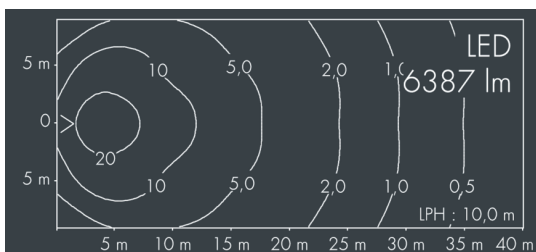

## Fluxa A

8 286 456 069

2 x 1 x 63 W, 6387 lm, 3000 K warm white, asymmetrical 55°

Customized solutions and modifications are possible: Special RAL, DB or NCS colours as polyester powder coat, luminaires in 2700 K and other colour temperatures and versions for high ambient temperature.

for reduced glare, silicon gasket, Closure with 2 x 4 stainless steel screws, with pole top fitter for 2 luminaires, for poles  $\varnothing$  60/76 mm, with 2 x 8 M cable Ho5RN-F3G1, cable gland: M20, connecting terminal: 3 pole, highly efficient anodized rotationally symmetrical reflector with matt finish, integral control gear, CRI > 70, max 2 SDCM, service life L90/B10 > 50.000 h, luminous flux: 6387 lm, wattage: 63 W, delivered lumens 101 lm/W, protection type IP67, protection class I, impact resistance IK08, windage area 0,11 m<sup>2</sup>, dimensions (LxHxW): 380 x 131 x 280 mm, weight 12.3 kg

## Specification

Wattage	63 W	Housing colour	silver grey
Delivered lumens	101 lm/W	Power supply cable	$\varnothing$ 8 – 15 mm
Light source	LED 3000 K	Protection type	IP67
Color Rendering Index	CRI > 70	Protection class	I
Colour tolerance	max 2 SDCM	Impact resistance	IK08
Lifetime ta 25° C	L90/B10 > 50.000 h	Windage area	0,11 m <sup>2</sup>
Control gear	on / off	Dimensions	380 x 131 x 280 mm
Input voltage AC	220 – 240 V	Weight	12,30 kg
Input voltage DC	195 – 255 V	Max. ambient temperature ta	45°
Voltage protection	4 kV L/N   2 kV L/PE		
Luminaires per B16A / C16A	28 / 48		