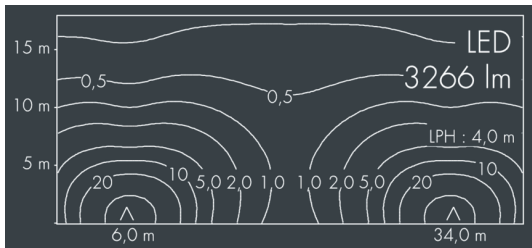

## Fluxa Mini G

8 290 155 079

36 W, 3289 lm, 4000 K neutral white,  
wide beam 62° / 124°

Customized solutions and modifications are possible: Special RAL, DB or NCS colours as polyester powder coat, luminaires in 2700 K and other colour temperatures and versions for high ambient temperature.

for reduced glare, silicon gasket, closure with 4 stainless steel screws, adjustable bracket assembly: 4 drilled holes Ø 6,5 mm, spacing 50 x 30 mm, tilt range: + / - 15°, cable gland: M16, connecting terminal: 3 pole, highly efficient anodized rotationally symmetrical reflector with matt finish, integral driver (AC/DC), CRI > 70, max 3 SDCM,

service life L90/B10 > 50.000 h,

Beam angle (FWHM): 62° / 124°, luminous flux: 3289 lm, wattage: 36 W, delivered lumens 92 lm/W, protection type IP65, protection class I, impact resistance IK08, windage area 0,047 m², dimensions (LxHxW): 250 x 89 x 185 mm, weight 2.3 kg

## Specification

Wattage	36 W	Beam angle (FWHM)	62° / 124°
Delivered lumens	92 lm/W	Housing colour	silver grey
Light source	LED 4000 K	Power supply cable	Ø 7 – 9 mm
Color Rendering Index	CRI > 70	Protection type	IP65
Colour tolerance	max 3 SDCM	Protection class	I
Lifetime ta 25° C	L90/B10 > 50.000 h	Impact resistance	IK08
Control gear	on / off	Windage area	0,047m²
Input voltage AC	220 – 240 V	Dimensions	250 x 89 x 185 mm
Input voltage DC	195 – 250 V	Weight	2,30 kg
Voltage protection	2 kV L/N   4 kV L/PE	Max. ambient temperature ta	35°
Luminaires per B16A / C16A	50 / 85		