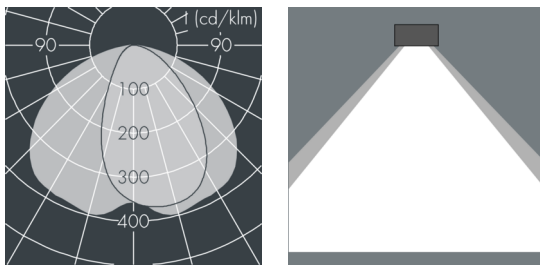

## Fluxa Mini G

8 290 155 079

36 W, 3289 lm, 4000 K neutral white,  
wide beam 62° / 124°

Customized solutions and modifications are possible: Special RAL, DB or NCS colours as polyester powder coat, luminaires in 2700 K and other colour temperatures and versions for high ambient temperature.

for reduced glare, silicon gasket, closure with 4 stainless steel screws, adjustable bracket assembly: 4 drilled holes Ø 6,5 mm, spacing 50 x 30 mm, tilt range: + / - 15°, cable gland: M16, connecting terminal: 3 pole, highly efficient anodized rotationally symmetrical reflector with matt finish, integral driver (AC/DC), CRI > 70, max 3 SDCM,

service life L90/B10 > 50.000 h,

Beam angle (FWHM): 62° / 124°, luminous flux: 3289 lm, wattage: 36 W, delivered lumens 92 lm/W, protection type IP65, protection class I, impact resistance IK08, windage area 0,047 m², dimensions (LxHxW): 250 x 89 x 185 mm, weight 2.3 kg

## Specification

Wattage	36 W	Beam angle (FWHM)	62° / 124°
Delivered lumens	92 lm/W	Housing colour	silver grey
Light source	LED 4000 K	Power supply cable	Ø 7 – 9 mm
Color Rendering Index	CRI > 70	Protection type	IP65
Colour tolerance	max 3 SDCM	Protection class	I
Lifetime ta 25° C	L90/B10 > 50.000 h	Impact resistance	IK08
Control gear	on / off	Windage area	0,047m²
Input voltage AC	220 – 240 V	Dimensions	250 x 89 x 185 mm
Input voltage DC	195 – 250 V	Weight	2,30 kg
Voltage protection	2 kV L/N   4 kV L/PE	Max. ambient temperature ta	35°
Luminaires per B16A / C16A	50 / 85		