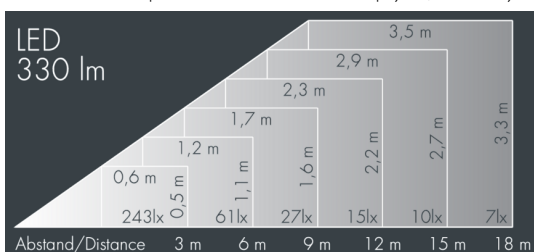

Gemini 1

8 337 141 009

2 × 2,5 W, 324 lm, 3000 K warm white,
narrow beam up, narrow beam down up 7° / down 7°

Customized solutions and modifications are possible: Special RAL, DB or NCS colours as polyester powder coat, luminaires in 2700 K and other colour temperatures and versions for high ambient temperature.

Specification text

housing made of corrosion-resistant die-cast aluminum AlSi12, polyester powder coated by high-quality and UV-stabilized coating process, Colour: black RAL 7021, all exterior parts are stainless steel, tempered high efficiency safety glass, anti-reflective coating from 1 side, dark screenprint, silicon gasket, wall box: 2 drilled holes Ø 6 mm, spacing 64 mm, one cable entry for recessed or surface mounted cable Ø 7-10 mm, cable gland: Ø 7-10 mm, recessed or surface mounted cable, connecting terminal: 3 pole, highly efficient optics made of transparent thermoplastic for precise lighting tasks, integral driver (AC/DC), CRI > 80, max 2 SDCM, service life L90/B10 > 50.000 h, Beam angle (FWHM): up 7° / down 7°, luminous flux: 324 lm, wattage: 5 W, delivered lumens 65 lm/W, protection type IP65, protection class I, impact resistance IK08, windage area 0,01 m², dimensions (L×H×W): 86 × 110 × 69 mm, weight 0.6 kg

Wattage	5 W	Beam angle (FWHM)	up 7° / down 7°
Delivered lumens	65 lm/W	Housing colour	black RAL 7021
Light source	LED 3000 K	Power supply cable	Ø 7 – 11 mm
Color Rendering Index	CRI > 80	Protection type	IP65
Colour tolerance	max 2 SDCM	Protection class	I
Lifetime ta 25° C	L90/B10 > 50.000 h	Impact resistance	IK08
Control gear	on / off	Windage area	0,01m ²
Input voltage AC	100 – 240 V	Dimensions	86 × 110 × 69 mm
Input voltage DC	135 – 335 V	Weight	0,60 kg
Voltage protection	± kV L/N ± kV L/PE	Max. ambient temperature ta	40°
Luminaires per B16A / C16A	157 / 317		