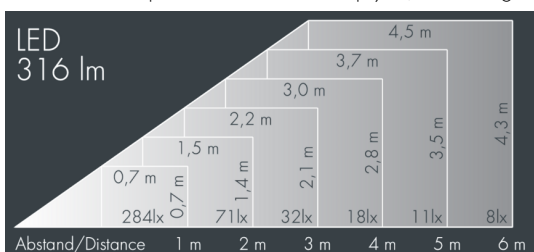

Gemini 1

8 337 162 009

2 × 2,5 W, 313 lm, 3000 K warm white,
narrow beam up, wide beam down up 7° / down 45°

Customized solutions and modifications are possible: Special RAL, DB or NCS colours as polyester powder coat, luminaires in 2700 K and other colour temperatures and versions for high ambient temperature.

Specification text

housing made of corrosion-resistant die-cast aluminum AlSi12, polyester powder coated by high-quality and UV-stabilized coating process, Colour: white RAL 9002, all exterior parts are stainless steel, tempered high efficiency safety glass, anti-reflective coating from 1 side, dark screenprint, silicon gasket, wall box: 2 drilled holes Ø 6 mm, spacing 64 mm, one cable entry for recessed or surface mounted cable Ø 7-10 mm, cable gland: Ø 7-10 mm, recessed or surface mounted cable, connecting terminal: 3 pole, highly efficient optics made of transparent thermoplastic for precise lighting tasks, integral driver (AC/DC), CRI > 80, max 2 SDCM, service life L90/B10 > 50.000 h, Beam angle (FWHM): up 7° / down 45°, luminous flux: 313 lm, wattage: 5 W, delivered lumens 63 lm/W, protection type IP65, protection class I, impact resistance IK08, windage area 0,01 m², dimensions (L×H×W): 86 × 110 × 69 mm, weight 0.6 kg

Wattage	5 W	Beam angle (FWHM)	up 7° / down 45°
Delivered lumens	63 lm/W	Housing colour	white RAL 9002
Light source	LED 3000 K	Power supply cable	Ø 7 – 11 mm
Color Rendering Index	CRI > 80	Protection type	IP65
Colour tolerance	max 2 SDCM	Protection class	I
Lifetime ta 25° C	L90/B10 > 50.000 h	Impact resistance	IK08
Control gear	on / off	Windage area	0,01m²
Input voltage AC	100 – 240 V	Dimensions	86 × 110 × 69 mm
Input voltage DC	135 – 335 V	Weight	0,60 kg
Voltage protection	± kV L/N ± kV L/PE	Max. ambient temperature ta	40°
Luminaires per B16A / C16A	157 / 317		