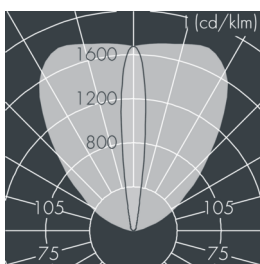

Highline

8 730 155 009

9 × 2,5 W, 1345 lm, 4000 K neutral white,
wall washer 14° / 93°

Customized solutions and modifications are possible: Special RAL, DB or NCS colours as polyester powder coat, luminaires in 2700 K and other colour temperatures and versions for high ambient temperature.

Specification text

housing made of corrosion-resistant die-cast aluminum AlSi12, polyester powder coated by high-quality and UV-stabilized coating process, Colour: silver grey, all exterior parts are stainless steel, tempered safety glass, anti-reflective coating from 1 side, with partial frosting for uniform light diffraction and dark silk-print, silicon gasket, closure with 2 stainless steel screws, wall bracket: 2 elongated holes Ø 6,5 mm, spacing 40 mm, tilt range: 180°, cable gland: M20, connecting terminal: 3 pole, highly efficient optics made of transparent thermoplastic for precise lighting tasks, integral driver (DALI), CRI > 80, max 2 SDCM, service life L90/B10 > 50.000 h, Beam angle (FWHM): 14° / 93°, luminous flux: 1345 lm, wattage: 23 W, delivered lumens 59 lm/W, protection type IP67, protection class I, impact resistance IK08, windage area 0,029 m², dimensions (L×H×W): 362 × 47 × 77 mm, weight 1.7 kg

CE IP67 IK08

Specification

Wattage	23 W	Beam angle (FWHM)	14° / 93°
Delivered lumens	59 lm/W	Housing colour	silver grey
Light source	LED 4000 K	Power supply cable	Ø 6 – 13 mm
Color Rendering Index	CRI > 80	Protection type	IP67
Colour tolerance	max 2 SDCM	Protection class	I
Lifetime ta 25° C	L90/B10 > 50.000 h	Impact resistance	IK08
Control gear	on / off	Windage area	0,029m²
Input voltage AC	110 – 240 V	Dimensions	362 × 47 × 77 mm
Input voltage DC	195 – 255 V	Weight	1,70 kg
Voltage protection	2 kV L/N 4 kV L/PE	Max. ambient temperature ta	45°
Luminaires per B16A / C16A	50 / 85		