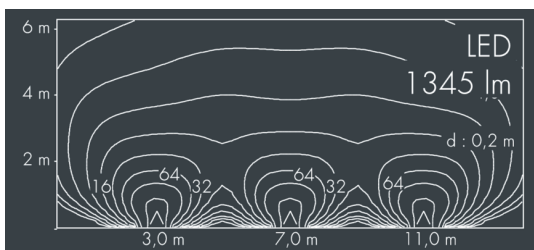

Highline

8 730 155 009

9 × 2,5 W, 1345 lm, 4000 K neutral white,
wall washer 14° / 93°

Customized solutions and modifications are possible: Special RAL, DB or NCS colours as polyester powder coat, luminaires in 2700 K and other colour temperatures and versions for high ambient temperature.

Specification text

housing made of corrosion-resistant die-cast aluminum AlSi12, polyester powder coated by high-quality and UV-stabilized coating process, Colour: silver grey, all exterior parts are stainless steel, tempered safety glass, anti-reflective coating from 1 side, with partial frosting for uniform light diffraction and dark silk-print, silicon gasket, closure with 2 stainless steel screws, wall bracket: 2 elongated holes Ø 6,5 mm, spacing 40 mm, tilt range: 180°, cable gland: M20, connecting terminal: 3 pole, highly efficient optics made of transparent thermoplastic for precise lighting tasks, integral driver (DALI), CRI > 80, max 2 SDCM, service life L90/B10 > 50.000 h, Beam angle (FWHM): 14° / 93°, luminous flux: 1345 lm, wattage: 23 W, delivered lumens 59 lm/W, protection type IP67, protection class I, impact resistance IK08, windage area 0,029 m², dimensions (L×H×W): 362 × 47 × 77 mm, weight 1.7 kg

CE IP67 IK08

Specification

Wattage	23 W	Beam angle (FWHM)	14° / 93°
Delivered lumens	59 lm/W	Housing colour	silver grey
Light source	LED 4000 K	Power supply cable	Ø 6 – 13 mm
Color Rendering Index	CRI > 80	Protection type	IP67
Colour tolerance	max 2 SDCM	Protection class	I
Lifetime ta 25° C	L90/B10 > 50.000 h	Impact resistance	IK08
Control gear	on / off	Windage area	0,029m²
Input voltage AC	110 – 240 V	Dimensions	362 × 47 × 77 mm
Input voltage DC	195 – 255 V	Weight	1,70 kg
Voltage protection	2 kV L/N 4 kV L/PE	Max. ambient temperature ta	45°
Luminaires per B16A / C16A	50 / 85		