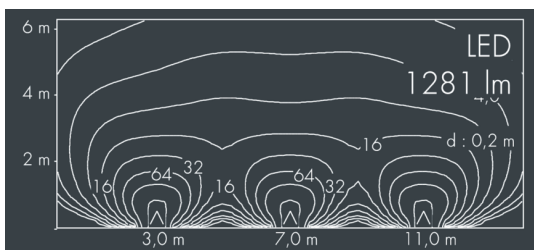

Highline

8 730 156 009

9 × 2,5 W, 1281 lm, 3000 K warm white,
wall washer 14° / 93°

Customized solutions and modifications are possible: Special RAL, DB or NCS colours as polyester powder coat, luminaires in 2700 K and other colour temperatures and versions for high ambient temperature.

Specification text

housing made of corrosion-resistant die-cast aluminum AlSi12, polyester powder coated by high-quality and UV-stabilized coating process, Colour: silver grey, all exterior parts are stainless steel, tempered safety glass, anti-reflective coating from 1 side, with partial frosting for uniform light diffraction and dark silk-print, silicon gasket, closure with 2 stainless steel screws, wall bracket: 2 elongated holes Ø 6,5 mm, spacing 40 mm, tilt range: 180°, cable gland: M20, connecting terminal: 3 pole, highly efficient optics made of transparent thermoplastic for precise lighting tasks, integral driver (DALI), CRI > 80, max 2 SDCM, service life L90/B10 > 50.000 h, Beam angle (FWHM): 14° / 93°, luminous flux: 1281 lm, wattage: 23 W, delivered lumens 56 lm/W, protection type IP67, protection class I, impact resistance IK08, windage area 0,029 m², dimensions (L×H×W): 362 × 47 × 77 mm, weight 1.7 kg

CE   IP67 IK08

Specification

Wattage	23 W	Beam angle (FWHM)	14° / 93°
Delivered lumens	56 lm/W	Housing colour	silver grey
Light source	LED 3000 K	Power supply cable	Ø 6 – 13 mm
Color Rendering Index	CRI > 80	Protection type	IP67
Colour tolerance	max 2 SDCM	Protection class	I
Lifetime ta 25° C	L90/B10 > 50.000 h	Impact resistance	IK08
Control gear	on / off	Windage area	0,029m ²
Input voltage AC	110 – 240 V	Dimensions	362 × 47 × 77 mm
Input voltage DC	195 – 255 V	Weight	1,70 kg
Voltage protection	2 kV L/N 4 kV L/PE	Max. ambient temperature ta	45°
Luminaires per B16A / C16A	50 / 85		