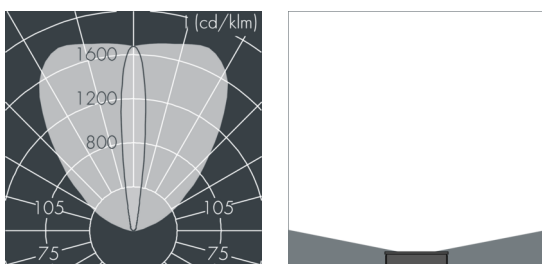

Highline

8 730 156 009

9 × 2,5 W, 1281 lm, 3000 K warm white,
wall washer 14° / 93°

Customized solutions and modifications are possible: Special RAL, DB or NCS colours as polyester powder coat, luminaires in 2700 K and other colour temperatures and versions for high ambient temperature.

Specification text

housing made of corrosion-resistant die-cast aluminum AlSi12, polyester powder coated by high-quality and UV-stabilized coating process, Colour: silver grey, all exterior parts are stainless steel, tempered safety glass, anti-reflective coating from 1 side, with partial frosting for uniform light diffraction and dark silk-print, silicon gasket, closure with 2 stainless steel screws, wall bracket: 2 elongated holes Ø 6,5 mm, spacing 40 mm, tilt range: 180°, cable gland: M20, connecting terminal: 3 pole, highly efficient optics made of transparent thermoplastic for precise lighting tasks, integral driver (DALI), CRI > 80, max 2 SDCM, service life L90/B10 > 50.000 h, Beam angle (FWHM): 14° / 93°, luminous flux: 1281 lm, wattage: 23 W, delivered lumens 56 lm/W, protection type IP67, protection class I, impact resistance IK08, windage area 0,029 m², dimensions (L×H×W): 362 × 47 × 77 mm, weight 1.7 kg

CE   IP67 IK08

Specification

Wattage	23 W	Beam angle (FWHM)	14° / 93°
Delivered lumens	56 lm/W	Housing colour	silver grey
Light source	LED 3000 K	Power supply cable	Ø 6 – 13 mm
Color Rendering Index	CRI > 80	Protection type	IP67
Colour tolerance	max 2 SDCM	Protection class	I
Lifetime ta 25° C	L90/B10 > 50.000 h	Impact resistance	IK08
Control gear	on / off	Windage area	0,029m ²
Input voltage AC	110 – 240 V	Dimensions	362 × 47 × 77 mm
Input voltage DC	195 – 255 V	Weight	1,70 kg
Voltage protection	2 kV L/N 4 kV L/PE	Max. ambient temperature ta	45°
Luminaires per B16A / C16A	50 / 85		