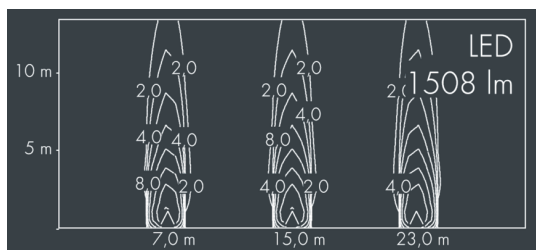

Highline

8 730 156 019

9 × 2,5 W, 1487 lm, 3000 K warm white,
narrow beam 6°

Customized solutions and modifications are possible: Special RAL, DB or NCS colours as polyester powder coat, luminaires in 2700 K and other colour temperatures and versions for high ambient temperature.

Specification text

housing made of corrosion-resistant die-cast aluminum AlSi12, polyester powder coated by high-quality and UV-stabilized coating process, Colour: silver grey, all exterior parts are stainless steel, tempered safety glass, anti-reflective coating from 1 side, with partial frosting for uniform light diffraction and dark silk-print, silicon gasket, closure with 2 stainless steel screws, wall bracket: 2 elongated holes \varnothing 6,5 mm, spacing 40 mm, tilt range: 180°, cable gland: M20, connecting terminal: 3 pole, highly efficient optics made of transparent thermoplastic for precise lighting tasks, integral driver (AC/DC), CRI > 80, max 2 SDCM, service life L90/B10 > 50.000 h, Beam angle (FWHM): 6°, luminous flux: 1487 lm, wattage: 23 W, delivered lumens 66 lm/W, protection type IP67, protection class I, impact resistance IK08, windage area 0,029 m², dimensions (L×H×W): 362 × 47 × 77 mm, weight 1.618 kg

CE IP67 IK08

Specification

Wattage	23 W	Beam angle (FWHM)	6°
Delivered lumens	66 lm/W	Housing colour	silver grey
Light source	LED 3000 K	Power supply cable	\varnothing 6 – 13 mm
Color Rendering Index	CRI > 80	Protection type	IP67
Colour tolerance	max 2 SDCM	Protection class	I
Lifetime ta 25° C	L90/B10 > 50.000 h	Impact resistance	IK08
Control gear	on / off	Windage area	0,029m ²
Input voltage AC	110 – 240 V	Dimensions	362 × 47 × 77 mm
Input voltage DC	195 – 255 V	Weight	1,62 kg
Voltage protection	2 kV L/N 4 kV L/PE	Max. ambient temperature ta	45°
Luminaires per B16A / C16A	50 / 85		