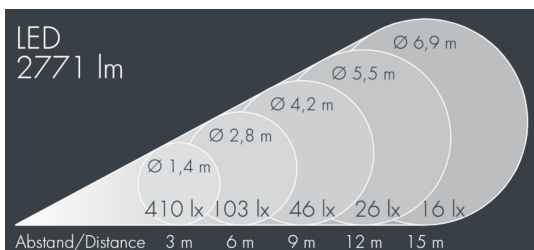

Metaspot 2 Darkring Optic

8 232 246 349

3 × 13 W, 2771 lm, 3000 K warm white, Zhaga 18, medium wide beam 27°

Customized solutions and modifications are possible: Special RAL, DB or NCS colours as polyester powder coat, luminaires in 2700 K and other colour temperatures and versions for high ambient temperature.

Specification text

housing made of corrosion-resistant die-cast aluminum AlSi12, polyester powder coated by high-quality and UV-stabilized coating process, Colour: black RAL 7021, all exterior parts are stainless steel, tempered safety glass, anti-reflective coating from 1 side, dark screenprint, silicon gasket, tool-free twist closure, for installation on poles Ø 60 - 100 mm, tiltable base made of powder coated aluminum, 2 drilled holes Ø 9 mm, spacing 95 mm, 1 centre hole Ø 40 mm, tilt range: 90°, 360° adjustable, cable gland: M20, connecting terminal: 3 pole, light source completely shielded, high gloss aluminium reflector, integral driver (Zhaga 18), CRI > 80, 3, service life L80/B10 > 50.000 h, Beam angle (FWHM): 27°, luminous flux: 2771 lm, wattage: 39 W, delivered lumens 71 lm/W, protection type IP65, protection class I, impact resistance IK08, windage area 0,045 m², dimensions: Ø 176 mm, width 244 mm, weight 3.8 kg

Specification

Wattage	39 W	Beam angle (FWHM)	27°
Delivered lumens	71 lm/W	Housing colour	black RAL 7021
Light source	LED 3000 K	Power supply cable	Ø 6 – 11 mm
Color Rendering Index	CRI > 80	Protection type	IP65
Colour tolerance	3	Protection class	I
Lifetime ta 25° C	L80/B10 > 50.000 h	Impact resistance	IK08
Control gear	Zhaga 18	Windage area	0,045m²
Input voltage AC	220 – 240 V	Dimensions	Ø 176 mm, width 244 mm
Input voltage DC	220 – 240 V	Weight	3,80 kg
Voltage protection	6 kV L/N 10 kV L/PE	Max. ambient temperature ta	50°
Luminaires per B16A / C16A	20 / 33		