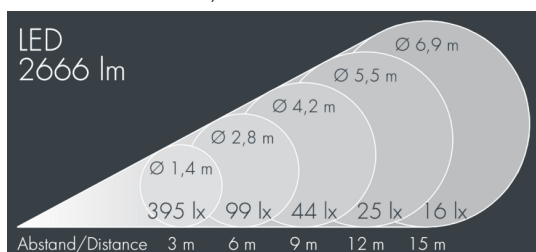

Metaspot 2 Darkring Optic

8 232 247 049

3 × 13 W, 2666 lm, 2700 K warm white,
medium wide beam 27°

Customized solutions and modifications are possible: Special RAL, DB or NCS colours as polyester powder coat, luminaires in 2700 K and other colour temperatures and versions for high ambient temperature.

Specification text

housing made of corrosion-resistant die-cast aluminum AlSi12, polyester powder coated by high-quality and UV-stabilized coating process, Colour: black RAL 7021, all exterior parts are stainless steel, tempered safety glass, anti-reflective coating from 1 side, dark screenprint, silicon gasket, tool-free twist closure, for installation on poles Ø 60 - 100 mm, tiltable base made of powder coated aluminum, 2 drilled holes Ø 9 mm, spacing 95 mm, 1 centre hole Ø 40 mm, tilt range: 90°, 360° adjustable, cable gland: M20, connecting terminal: 3 pole, light source completely shielded, high gloss aluminium reflector, integral driver (AC/DC), CRI > 80, 3, service life L80/B10 > 50.000 h, Beam angle (FWHM): 27°, luminous flux: 2666 lm, wattage: 39 W, delivered lumens 68 lm/W, protection type IP65, protection class I, impact resistance IK08, windage area 0,045 m², dimensions: Ø 176 mm, width 244 mm, weight 3.8 kg

Specification

Wattage	39 W	Beam angle (FWHM)	27°
Delivered lumens	68 lm/W	Housing colour	black RAL 7021
Light source	LED 2700 K	Power supply cable	Ø 6 – 11 mm
Color Rendering Index	CRI > 80	Protection type	IP65
Colour tolerance	3	Protection class	I
Lifetime ta 25° C	L80/B10 > 50.000 h	Impact resistance	IK08
Control gear	on / off	Windage area	0,045m ²
Input voltage AC	220 – 240 V	Dimensions	Ø 176 mm, width 244 mm
Input voltage DC	220 – 240 V	Weight	3,80 kg
Voltage protection	6 kV L/N 10 kV L/PE	Max. ambient temperature ta	50°
Luminaires per B16A / C16A	20 / 33		