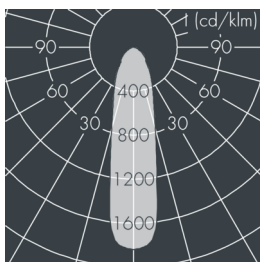

Metaspot 2 Darkring Optic

8 232 247 049

3 × 13 W, 2666 lm, 2700 K warm white,
medium wide beam 27°

Customized solutions and modifications are possible: Special RAL, DB or NCS colours as polyester powder coat, luminaires in 2700 K and other colour temperatures and versions for high ambient temperature.

Specification text

housing made of corrosion-resistant die-cast aluminum AlSi12, polyester powder coated by high-quality and UV-stabilized coating process, Colour: black RAL 7021, all exterior parts are stainless steel, tempered safety glass, anti-reflective coating from 1 side, dark screenprint, silicon gasket, tool-free twist closure, for installation on poles Ø 60 - 100 mm, tiltable base made of powder coated aluminum, 2 drilled holes Ø 9 mm, spacing 95 mm, 1 centre hole Ø 40 mm, tilt range: 90°, 360° adjustable, cable gland: M20, connecting terminal: 3 pole, light source completely shielded, high gloss aluminium reflector, integral driver (AC/DC), CRI > 80, 3, service life L80/B10 > 50.000 h, Beam angle (FWHM): 27°, luminous flux: 2666 lm, wattage: 39 W, delivered lumens 68 lm/W, protection type IP65, protection class I, impact resistance IK08, windage area 0,045 m², dimensions: Ø 176 mm, width 244 mm, weight 3.8 kg

Specification

Wattage	39 W	Beam angle (FWHM)	27°
Delivered lumens	68 lm/W	Housing colour	black RAL 7021
Light source	LED 2700 K	Power supply cable	Ø 6 – 11 mm
Color Rendering Index	CRI > 80	Protection type	IP65
Colour tolerance	3	Protection class	I
Lifetime ta 25° C	L80/B10 > 50.000 h	Impact resistance	IK08
Control gear	on / off	Windage area	0,045m ²
Input voltage AC	220 – 240 V	Dimensions	Ø 176 mm, width 244 mm
Input voltage DC	220 – 240 V	Weight	3,80 kg
Voltage protection	6 kV L/N 10 kV L/PE	Max. ambient temperature ta	50°
Luminaires per B16A / C16A	20 / 33		