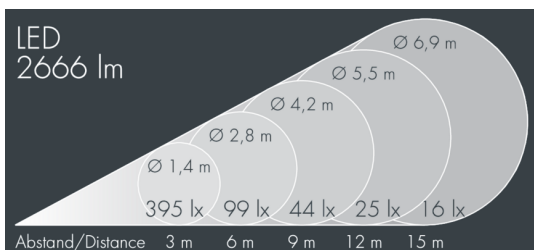

Metaspot 2 Darkring Optic

8 232 257 049

3 × 13 W, 2666 lm, 2700 K warm white,
medium wide beam 27°

Customized solutions and modifications are possible: Special RAL, DB or NCS colours as polyester powder coat, luminaires in 2700 K and other colour temperatures and versions for high ambient temperature.

Specification text

housing made of corrosion-resistant die-cast aluminum AlSi12, polyester powder coated by high-quality and UV-stabilized coating process, Colour: silver grey, all exterior parts are stainless steel, tempered safety glass, anti-reflective coating from 1 side, dark screenprint, silicon gasket, tool-free twist closure, for installation on poles Ø 60 - 100 mm, tiltable base made of powder coated aluminum, 2 drilled holes Ø 9 mm, spacing 95 mm, 1 centre hole Ø 40 mm, tilt range: 90°, 360° adjustable, cable gland: M20, connecting terminal: 3 pole, light source completely shielded, high gloss aluminium reflector, integral driver (AC/DC), CRI > 80, 3, service life L80/B10 > 50.000 h, Beam angle (FWHM): 27°, luminous flux: 2666 lm, wattage: 39 W, delivered lumens 68 lm/W, protection type IP65, protection class I, impact resistance IK08, windage area 0,045 m², dimensions: Ø 176 mm, width 244 mm, weight 3.8 kg

Specification

Wattage	39 W	Beam angle (FWHM)	27°
Delivered lumens	68 lm/W	Housing colour	silver grey
Light source	LED 2700 K	Power supply cable	Ø 6 – 11 mm
Color Rendering Index	CRI > 80	Protection type	IP65
Colour tolerance	3	Protection class	I
Lifetime ta 25° C	L80/B10 > 50.000 h	Impact resistance	IK08
Control gear	on / off	Windage area	0,045m ²
Input voltage AC	220 – 240 V	Dimensions	Ø 176 mm, width 244 mm
Input voltage DC	220 – 240 V	Weight	3,80 kg
Voltage protection	6 kV L/N 10 kV L/PE	Max. ambient temperature ta	50°
Luminaires per B16A / C16A	20 / 33		