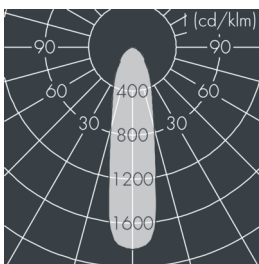

Metaspot 2 Darkring Optic

8 232 257 049

3 × 13 W, 2666 lm, 2700 K warm white,
medium wide beam 27°

Customized solutions and modifications are possible: Special RAL, DB or NCS colours as polyester powder coat, luminaires in 2700 K and other colour temperatures and versions for high ambient temperature.

Specification text

housing made of corrosion-resistant die-cast aluminum AlSi12, polyester powder coated by high-quality and UV-stabilized coating process, Colour: silver grey, all exterior parts are stainless steel, tempered safety glass, anti-reflective coating from 1 side, dark screenprint, silicon gasket, tool-free twist closure, for installation on poles Ø 60 - 100 mm, tiltable base made of powder coated aluminum, 2 drilled holes Ø 9 mm, spacing 95 mm, 1 centre hole Ø 40 mm, tilt range: 90°, 360° adjustable, cable gland: M20, connecting terminal: 3 pole, light source completely shielded, high gloss aluminium reflector, integral driver (AC/DC), CRI > 80, 3, service life L80/B10 > 50.000 h, Beam angle (FWHM): 27°, luminous flux: 2666 lm, wattage: 39 W, delivered lumens 68 lm/W, protection type IP65, protection class I, impact resistance IK08, windage area 0,045 m², dimensions: Ø 176 mm, width 244 mm, weight 3.8 kg

Specification

Wattage	39 W	Beam angle (FWHM)	27°
Delivered lumens	68 lm/W	Housing colour	silver grey
Light source	LED 2700 K	Power supply cable	Ø 6 – 11 mm
Color Rendering Index	CRI > 80	Protection type	IP65
Colour tolerance	3	Protection class	I
Lifetime ta 25° C	L80/B10 > 50.000 h	Impact resistance	IK08
Control gear	on / off	Windage area	0,045m ²
Input voltage AC	220 – 240 V	Dimensions	Ø 176 mm, width 244 mm
Input voltage DC	220 – 240 V	Weight	3,80 kg
Voltage protection	6 kV L/N 10 kV L/PE	Max. ambient temperature ta	50°
Luminaires per B16A / C16A	20 / 33		