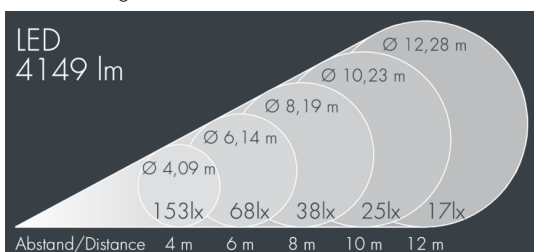

Metaspot 3 Darkring Optic

8 233 246 059

3 × 19 W, 4288 lm, 3000 K warm white, wide beam 54°

Customized solutions and modifications are possible: Special RAL, DB or NCS colours as polyester powder coat, luminaires in 2700 K and other colour temperatures and versions for high ambient temperature.

Specification text

housing made of corrosion-resistant die-cast aluminum AlSi12, polyester powder coated by high-quality and UV-stabilized coating process, Colour: black RAL 7021, all exterior parts are stainless steel, tempered safety glass, anti-reflective coating from 1 side, dark screenprint, silicon gasket, tool-free twist closure, for installation on poles \varnothing 60 - 100 mm, tiltable base made of powder coated aluminum, 2 drilled holes \varnothing 9 mm, spacing 95 mm, 1 centre hole \varnothing 40 mm, tilt range: 90°, 360° adjustable, cable gland: M20, connecting terminal: 3 pole, light source completely shielded, high gloss aluminium reflector, integral driver (AC/DC), CRI > 80, 3, service life L80/B10 > 50.000 h, Beam angle (FWHM): 54°, luminous flux: 4288 lm, wattage: 58 W, delivered lumens 74 lm/W, protection type IP65, protection class I, impact resistance IK08, windage area 0,055 m², dimensions: \varnothing 200 mm, width 272 mm, weight 4.4 kg

Specification

Wattage	58 W	Beam angle (FWHM)	54°
Delivered lumens	74 lm/W	Housing colour	black RAL 7021
Light source	LED 3000 K	Power supply cable	\varnothing 6 – 11 mm
Color Rendering Index	CRI > 80	Protection type	IP65
Colour tolerance	3	Protection class	I
Lifetime ta 25° C	L80/B10 > 50.000 h	Impact resistance	IK08
Control gear	on / off	Windage area	0,055m ²
Input voltage AC	220 – 240 V	Dimensions	\varnothing 200 mm, width 272 mm
Input voltage DC	220 – 240 V	Weight	4,40 kg
Voltage protection	6 kV L/N 8 kV L/PE	Max. ambient temperature ta	45°
Luminaires per B16A / C16A	8 / 16		