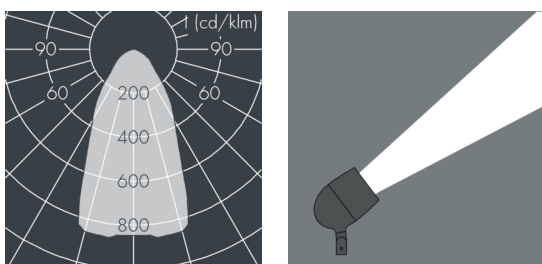

Metaspot 3 Darkring Optic

8 233 246 059

3 × 19 W, 4288 lm, 3000 K warm white, wide beam 54°

Customized solutions and modifications are possible: Special RAL, DB or NCS colours as polyester powder coat, luminaires in 2700 K and other colour temperatures and versions for high ambient temperature.

Specification text

housing made of corrosion-resistant die-cast aluminum AlSi12, polyester powder coated by high-quality and UV-stabilized coating process, Colour: black RAL 7021, all exterior parts are stainless steel, tempered safety glass, anti-reflective coating from 1 side, dark screenprint, silicon gasket, tool-free twist closure, for installation on poles \varnothing 60 - 100 mm, tiltable base made of powder coated aluminum, 2 drilled holes \varnothing 9 mm, spacing 95 mm, 1 centre hole \varnothing 40 mm, tilt range: 90°, 360° adjustable, cable gland: M20, connecting terminal: 3 pole, light source completely shielded, high gloss aluminium reflector, integral driver (AC/DC), CRI > 80, 3, service life L80/B10 > 50.000 h, Beam angle (FWHM): 54°, luminous flux: 4288 lm, wattage: 58 W, delivered lumens 74 lm/W, protection type IP65, protection class I, impact resistance IK08, windage area 0,055 m², dimensions: \varnothing 200 mm, width 272 mm, weight 4.4 kg

Specification

Wattage	58 W	Beam angle (FWHM)	54°
Delivered lumens	74 lm/W	Housing colour	black RAL 7021
Light source	LED 3000 K	Power supply cable	\varnothing 6 – 11 mm
Color Rendering Index	CRI > 80	Protection type	IP65
Colour tolerance	3	Protection class	I
Lifetime ta 25° C	L80/B10 > 50.000 h	Impact resistance	IK08
Control gear	on / off	Windage area	0,055m ²
Input voltage AC	220 – 240 V	Dimensions	\varnothing 200 mm, width 272 mm
Input voltage DC	220 – 240 V	Weight	4,40 kg
Voltage protection	6 kV L/N 8 kV L/PE	Max. ambient temperature ta	45°
Luminaires per B16A / C16A	8 / 16		