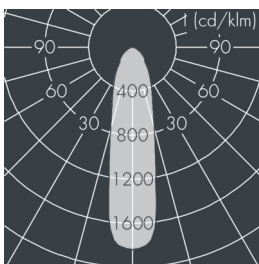

Metaspot 3 Darkring Optic

8 233 257 049

3 × 19 W, 3957 lm, 2700 K warm white,
medium wide beam 26°

Customized solutions and modifications are possible: Special RAL, DB or NCS colours as polyester powder coat, luminaires in 2700 K and other colour temperatures and versions for high ambient temperature.

Specification text

housing made of corrosion-resistant die-cast aluminum AlSi12, polyester powder coated by high-quality and UV-stabilized coating process, Colour: silver grey, all exterior parts are stainless steel, tempered safety glass, anti-reflective coating from 1 side, dark screenprint, silicon gasket, tool-free twist closure, for installation on poles Ø 60 - 100 mm, tiltable base made of powder coated aluminum, 2 drilled holes Ø 9 mm, spacing 95 mm, 1 centre hole Ø 40 mm, tilt range: 90°, 360° adjustable, cable gland: M20, connecting terminal: 3 pole, light source completely shielded, high gloss aluminium reflector, integral driver (AC/DC), CRI > 80, 3, service life L80/B10 > 50.000 h, Beam angle (FWHM): 26°, luminous flux: 3957 lm, wattage: 58 W, delivered lumens 68 lm/W, protection type IP65, protection class I, impact resistance IK08, windage area 0,055 m², dimensions: Ø 176 mm, width 244 mm, weight 4.4 kg

Specification

Wattage	58 W	Beam angle (FWHM)	26°
Delivered lumens	68 lm/W	Housing colour	silver grey
Light source	LED 2700 K	Power supply cable	Ø 6 – 11 mm
Color Rendering Index	CRI > 80	Protection type	IP65
Colour tolerance	3	Protection class	I
Lifetime ta 25° C	L80/B10 > 50.000 h	Impact resistance	IK08
Control gear	on / off	Windage area	0,055m ²
Input voltage AC	220 – 240 V	Dimensions	Ø 176 mm, width 244 mm
Input voltage DC	220 – 240 V	Weight	4,40 kg
Voltage protection	6 kV L/N 8 kV L/PE	Max. ambient temperature ta	45°
Luminaires per B16A / C16A	8 / 16		