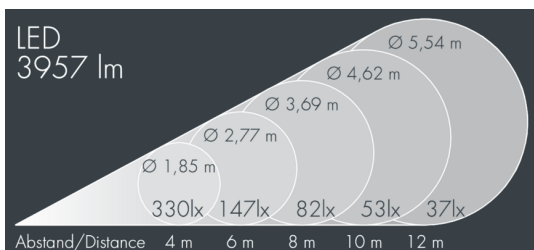

Metaspot 3 Darkring Optic

8 233 257 049

3 × 19 W, 3957 lm, 2700 K warm white,
medium wide beam 26°

Customized solutions and modifications are possible: Special RAL, DB or NCS colours as polyester powder coat, luminaires in 2700 K and other colour temperatures and versions for high ambient temperature.

Specification text

housing made of corrosion-resistant die-cast aluminum AlSi12, polyester powder coated by high-quality and UV-stabilized coating process, Colour: silver grey, all exterior parts are stainless steel, tempered safety glass, anti-reflective coating from 1 side, dark screenprint, silicon gasket, tool-free twist closure, for installation on poles Ø 60 - 100 mm, tiltable base made of powder coated aluminum, 2 drilled holes Ø 9 mm, spacing 95 mm, 1 centre hole Ø 40 mm, tilt range: 90°, 360° adjustable, cable gland: M20, connecting terminal: 3 pole, light source completely shielded, high gloss aluminium reflector, integral driver (AC/DC), CRI > 80, 3, service life L80/B10 > 50.000 h, Beam angle (FWHM): 26°, luminous flux: 3957 lm, wattage: 58 W, delivered lumens 68 lm/W, protection type IP65, protection class I, impact resistance IK08, windage area 0,055 m², dimensions: Ø 176 mm, width 244 mm, weight 4.4 kg

Specification

Wattage	58 W	Beam angle (FWHM)	26°
Delivered lumens	68 lm/W	Housing colour	silver grey
Light source	LED 2700 K	Power supply cable	Ø 6 – 11 mm
Color Rendering Index	CRI > 80	Protection type	IP65
Colour tolerance	3	Protection class	I
Lifetime ta 25° C	L80/B10 > 50.000 h	Impact resistance	IK08
Control gear	on / off	Windage area	0,055m ²
Input voltage AC	220 – 240 V	Dimensions	Ø 176 mm, width 244 mm
Input voltage DC	220 – 240 V	Weight	4,40 kg
Voltage protection	6 kV L/N 8 kV L/PE	Max. ambient temperature ta	45°
Luminaires per B16A / C16A	8 / 16		