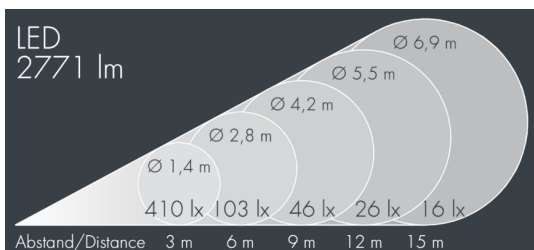

Metaspot 2 Darkring Optic

8 236 246 349

3 × 13 W, 2771 lm, 3000 K warm white, Zhaga 18, medium wide beam 27°

Customized solutions and modifications are possible: Special RAL, DB or NCS colours as polyester powder coat, luminaires in 2700 K and other colour temperatures and versions for high ambient temperature.

Specification text

housing made of corrosion-resistant die-cast aluminum AlSi12, polyester powder coated by high-quality and UV-stabilized coating process, Colour: black RAL 7021, all exterior parts are stainless steel, tempered safety glass, anti-reflective coating from 1 side, dark screenprint, silicon gasket, tool-free twist closure, for installation on poles Ø 60 - 100 mm, tiltable base made of powder coated aluminum, 2 drilled holes Ø 9 mm, spacing 95 mm, 1 centre hole Ø 40 mm, tilt range: 90°, 360° adjustable, cable gland: M20, connecting terminal: 3 pole, light source completely shielded, high gloss aluminium reflector, integral driver (Zhaga 18), CRI > 80, 3, service life L80/B10 > 50.000 h, Beam angle (FWHM): 27°, luminous flux: 2771 lm, wattage: 39 W, delivered lumens 71 lm/W, protection type IP65, protection class II, impact resistance IK08, windage area 0,045 m², dimensions: Ø 176 mm, width 244 mm, weight 3.8 kg

Specification

Wattage	39 W	Beam angle (FWHM)	27°
Delivered lumens	71 lm/W	Housing colour	black RAL 7021
Light source	LED 3000 K	Power supply cable	Ø 6 - 11 mm
Color Rendering Index	CRI > 80	Protection type	IP65
Colour tolerance	3	Protection class	II
Lifetime ta 25° C	L80/B10 > 50.000 h	Impact resistance	IK08
Control gear	Zhaga 18	Windage area	0,045m ²
Input voltage AC	220 - 240 V	Dimensions	Ø 176 mm, width 244 mm
Input voltage DC	220 - 240 V	Weight	3,80 kg
Voltage protection	6 kV L/N 10 kV L/PE	Max. ambient temperature ta	50°
Luminaires per B16A / C16A	20 / 33		