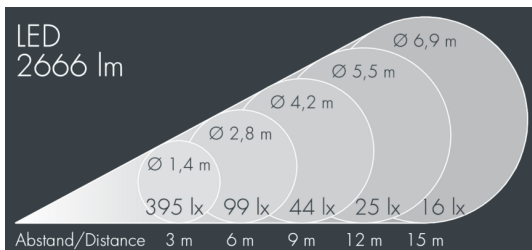

Metaspot 2 Darkring Optic

8 236 247 349

3 × 13 W, 2666 lm, 2700 K warm white, Zhaga 18, medium wide beam 27°

Customized solutions and modifications are possible: Special RAL, DB or NCS colours as polyester powder coat, luminaires in 2700 K and other colour temperatures and versions for high ambient temperature.

Specification text

housing made of corrosion-resistant die-cast aluminum AlSi12, polyester powder coated by high-quality and UV-stabilized coating process, Colour: black RAL 7021, all exterior parts are stainless steel, tempered safety glass, anti-reflective coating from 1 side, dark screenprint, silicon gasket, tool-free twist closure, for installation on poles Ø 60 - 100 mm, tiltable base made of powder coated aluminum, 2 drilled holes Ø 9 mm, spacing 95 mm, 1 centre hole Ø 40 mm, tilt range: 90°, 360° adjustable, cable gland: M20, connecting terminal: 3 pole, light source completely shielded, high gloss aluminium reflector, integral driver (Zhaga 18), CRI > 80, 3, service life L80/B10 > 50.000 h, Beam angle (FWHM): 27°, luminous flux: 2666 lm, wattage: 39 W, delivered lumens 68 lm/W, protection type IP65, protection class II, impact resistance IK08, windage area 0,045 m², dimensions: Ø 176 mm, width 244 mm, weight 3.8 kg

Specification

Wattage	39 W	Beam angle (FWHM)	27°
Delivered lumens	68 lm/W	Housing colour	black RAL 7021
Light source	LED 2700 K	Power supply cable	Ø 6 – 11 mm
Color Rendering Index	CRI > 80	Protection type	IP65
Colour tolerance	3	Protection class	II
Lifetime ta 25° C	L80/B10 > 50.000 h	Impact resistance	IK08
Control gear	Zhaga 18	Windage area	0,045m²
Input voltage AC	220 – 240 V	Dimensions	Ø 176 mm, width 244 mm
Input voltage DC	220 – 240 V	Weight	3,80 kg
Voltage protection	6 kV L/N 10 kV L/PE	Max. ambient temperature ta	50°
Luminaires per B16A / C16A	20 / 33		