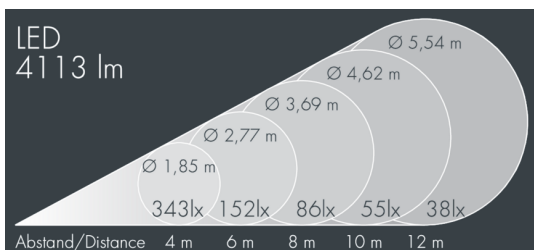

Metaspot 3 Darkring Optic

8 237 246 349

3 × 19 W, 4113 lm, 3000 K warm white, Zhaga 18, medium wide beam 26°

Customized solutions and modifications are possible: Special RAL, DB or NCS colours as polyester powder coat, luminaires in 2700 K and other colour temperatures and versions for high ambient temperature.

Specification text

housing made of corrosion-resistant die-cast aluminum AlSi12, polyester powder coated by high-quality and UV-stabilized coating process, Colour: black RAL 7021, all exterior parts are stainless steel, tempered safety glass, anti-reflective coating from 1 side, dark screenprint, silicon gasket, tool-free twist closure, for installation on poles Ø 60 - 100 mm, tiltable base made of powder coated aluminum, 2 drilled holes Ø 9 mm, spacing 95 mm, 1 centre hole Ø 40 mm, tilt range: 90°, 360° adjustable, cable gland: M20, connecting terminal: 3 pole, light source completely shielded, high gloss aluminium reflector, integral driver (Zhaga 18), CRI > 80, 3, service life L80/B10 > 50.000 h, Beam angle (FWHM): 26°, luminous flux: 4113 lm, wattage: 58 W, delivered lumens 71 lm/W, protection type IP65, protection class II, impact resistance IK08, windage area 0,055 m², dimensions: Ø 176 mm, width 244 mm, weight 4.4 kg

Wattage	58 W	Beam angle (FWHM)	26°
Delivered lumens	71 lm/W	Housing colour	black RAL 7021
Light source	LED 3000 K	Power supply cable	Ø 6 – 11 mm
Color Rendering Index	CRI > 80	Protection type	IP65
Colour tolerance	3	Protection class	II
Lifetime ta 25° C	L80/B10 > 50.000 h	Impact resistance	IK08
Control gear	Zhaga 18	Windage area	0,055m ²
Input voltage AC	220 – 240 V	Dimensions	Ø 176 mm, width 244 mm
Input voltage DC	220 – 240 V	Weight	4,40 kg
Voltage protection	6 kV L/N 8 kV L/PE	Max. ambient temperature ta	45°
Luminaires per B16A / C16A	8 / 16		