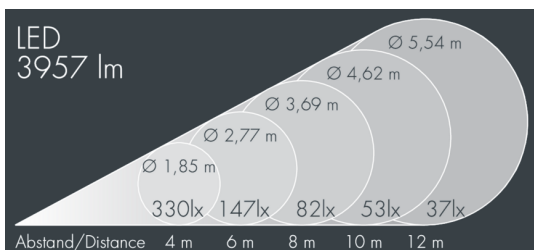

Metaspot 3 Darkring Optic

8 237 247 349

3 × 19 W, 3957 lm, 2700 K warm white, Zhaga 18, medium wide beam 26°

Customized solutions and modifications are possible: Special RAL, DB or NCS colours as polyester powder coat, luminaires in 2700 K and other colour temperatures and versions for high ambient temperature.

Specification text

housing made of corrosion-resistant die-cast aluminum AlSi12, polyester powder coated by high-quality and UV-stabilized coating process, Colour: black RAL 7021, all exterior parts are stainless steel, tempered safety glass, anti-reflective coating from 1 side, dark screenprint, silicon gasket, tool-free twist closure, for installation on poles Ø 60 - 100 mm, tiltable base made of powder coated aluminum, 2 drilled holes Ø 9 mm, spacing 95 mm, 1 centre hole Ø 40 mm, tilt range: 90°, 360° adjustable, cable gland: M20, connecting terminal: 3 pole, light source completely shielded, high gloss aluminium reflector, integral driver (Zhaga 18), CRI > 80, 3, service life L80/B10 > 50.000 h, Beam angle (FWHM): 26°, luminous flux: 3957 lm, wattage: 58 W, delivered lumens 68 lm/W, protection type IP65, protection class II, impact resistance IK08, windage area 0,055 m², dimensions: Ø 176 mm, width 244 mm, weight 4.4 kg

Specification

Wattage	58 W	Beam angle (FWHM)	26°
Delivered lumens	68 lm/W	Housing colour	black RAL 7021
Light source	LED 2700 K	Power supply cable	Ø 6 – 11 mm
Color Rendering Index	CRI > 80	Protection type	IP65
Colour tolerance	3	Protection class	II
Lifetime ta 25° C	L80/B10 > 50.000 h	Impact resistance	IK08
Control gear	Zhaga 18	Windage area	0,055m ²
Input voltage AC	220 – 240 V	Dimensions	Ø 176 mm, width 244 mm
Input voltage DC	220 – 240 V	Weight	4,40 kg
Voltage protection	6 kV L/N 8 kV L/PE	Max. ambient temperature ta	45°
Luminaires per B16A / C16A	8 / 16		