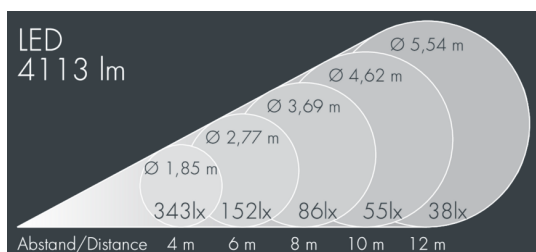

## Metaspot 3 Darkring Optic

8 237 256 249

3 × 19 W, 4113 lm, 3000 K warm white, DALI D4i, medium wide beam 26°

Customized solutions and modifications are possible: Special RAL, DB or NCS colours as polyester powder coat, luminaires in 2700 K and other colour temperatures and versions for high ambient temperature.

## Specification text

housing made of corrosion-resistant die-cast aluminum AlSi12, polyester powder coated by high-quality and UV-stabilized coating process, Colour: silver grey, all exterior parts are stainless steel, tempered safety glass, anti-reflective coating from 1 side, dark screenprint, silicon gasket, tool-free twist closure, for installation on poles Ø 60 - 100 mm, tiltable base made of powder coated aluminum, 2 drilled holes Ø 9 mm, spacing 95 mm, 1 centre hole Ø 40 mm, tilt range: 90°, 360° adjustable, cable gland: M20, connecting terminal: 5 pole, light source completely shielded, high gloss aluminium reflector, integral driver (DALI D4i), CRI > 80, 3, service life L80/B10 > 50.000 h, Beam angle (FWHM): 26°, luminous flux: 4113 lm, wattage: 58 W, delivered lumens 71 lm/W, protection type IP65, protection class II, impact resistance IK08, windage area 0,055 m<sup>2</sup>, dimensions: Ø 176 mm, width 244 mm, weight 4.4 kg

## Specification

Wattage	58 W	Beam angle (FWHM)	26°
Delivered lumens	71 lm/W	Housing colour	silver grey
Light source	LED 3000 K	Power supply cable	Ø 6 – 11 mm
Color Rendering Index	CRI > 80	Protection type	IP65
Colour tolerance	3	Protection class	II
Lifetime ta 25° C	L80/B10 > 50.000 h	Impact resistance	IK08
Control gear	DALI D4i	Windage area	0,055m <sup>2</sup>
Input voltage AC	220 – 240 V	Dimensions	Ø 176 mm, width 244 mm
Input voltage DC	220 – 240 V	Weight	4,40 kg
Voltage protection	6 kV L/N   8 kV L/PE	Max. ambient temperature ta	45°
Luminaires per B16A / C16A	8 / 16		