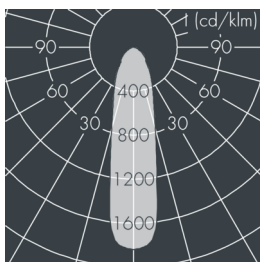

## Metaspot 3 Darkring Optic

8 237 256 249

3 × 19 W, 4113 lm, 3000 K warm white, DALI D4i, medium wide beam 26°

Customized solutions and modifications are possible: Special RAL, DB or NCS colours as polyester powder coat, luminaires in 2700 K and other colour temperatures and versions for high ambient temperature.

## Specification text

housing made of corrosion-resistant die-cast aluminum AlSi12, polyester powder coated by high-quality and UV-stabilized coating process, Colour: silver grey, all exterior parts are stainless steel, tempered safety glass, anti-reflective coating from 1 side, dark screenprint, silicon gasket, tool-free twist closure, for installation on poles Ø 60 - 100 mm, tiltable base made of powder coated aluminum, 2 drilled holes Ø 9 mm, spacing 95 mm, 1 centre hole Ø 40 mm, tilt range: 90°, 360° adjustable, cable gland: M20, connecting terminal: 5 pole, light source completely shielded, high gloss aluminium reflector, integral driver (DALI D4i), CRI > 80, 3, service life L80/B10 > 50.000 h, Beam angle (FWHM): 26°, luminous flux: 4113 lm, wattage: 58 W, delivered lumens 71 lm/W, protection type IP65, protection class II, impact resistance IK08, windage area 0,055 m<sup>2</sup>, dimensions: Ø 176 mm, width 244 mm, weight 4.4 kg

## Specification

Wattage	58 W	Beam angle (FWHM)	26°
Delivered lumens	71 lm/W	Housing colour	silver grey
Light source	LED 3000 K	Power supply cable	Ø 6 – 11 mm
Color Rendering Index	CRI > 80	Protection type	IP65
Colour tolerance	3	Protection class	II
Lifetime ta 25° C	L80/B10 > 50.000 h	Impact resistance	IK08
Control gear	DALI D4i	Windage area	0,055m <sup>2</sup>
Input voltage AC	220 – 240 V	Dimensions	Ø 176 mm, width 244 mm
Input voltage DC	220 – 240 V	Weight	4,40 kg
Voltage protection	6 kV L/N   8 kV L/PE	Max. ambient temperature ta	45°
Luminaires per B16A / C16A	8 / 16		