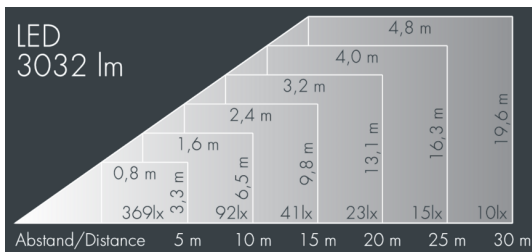

Metaspot 2

8 242 256 329

35 W, 3032 lm, 3000 K warm white, Zhaga 18,
linear, vertical 9° / 36°

Customized solutions and modifications are possible: Special RAL, DB or NCS colours as polyester powder coat, luminaires in 2700 K and other colour temperatures and versions for high ambient temperature.

Specification text

housing made of corrosion-resistant die-cast aluminum AlSi12, polyester powder coated by high-quality and UV-stabilized coating process, Colour: silver grey, all exterior parts are stainless steel, tempered safety glass, anti-reflective coating from 1 side, dark screenprint, silicon gasket, tool-free twist closure, for installation on poles Ø 60 - 100 mm, tiltable base made of powder coated aluminum, 2 drilled holes Ø 9 mm, spacing 95 mm, 1 centre hole Ø 40 mm, tilt range: 90°, 360° adjustable, cable gland: M20, connecting terminal: 3 pole, light source completely shielded, high gloss aluminium reflector, integral driver (AC/DC), CRI > 80, 3, service life L80/B10 > 50.000 h, Beam angle (FWHM): 9° / 36°, luminous flux: 3032 lm, wattage: 35 W, delivered lumens 87 lm/W, protection type IP65, protection class I, impact resistance IK08, windage area 0,042 m², dimensions: Ø 176 mm, width 244 mm, weight 3,6 kg

Specification

Wattage	35 W	Beam angle (FWHM)	9° / 36°
Delivered lumens	87 lm/W	Housing colour	silver grey
Light source	LED 3000 K	Power supply cable	Ø 6 – 11 mm
Color Rendering Index	CRI > 80	Protection type	IP65
Colour tolerance	3	Protection class	I
Lifetime ta 25° C	L80/B10 > 50.000 h	Impact resistance	IK08
Control gear	Zhaga 18	Windage area	0,042m ²
Input voltage AC	220 – 240 V	Dimensions	Ø 176 mm, width 244 mm
Input voltage DC	220 – 240 V	Weight	3,60 kg
Voltage protection	6 kV L/N 10 kV L/PE	Max. ambient temperature ta	45°
Luminaires per B16A / C16A	20 / 33		