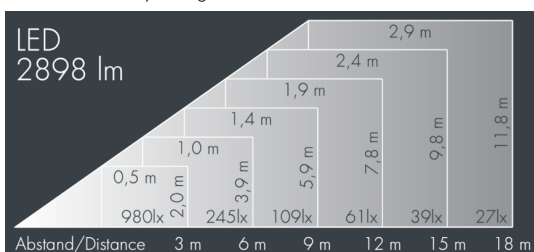

Metaspot 2

8 242 257 129

35 W, 2898 lm, 2700 K warm white, DALI,
linear, vertical 9° / 36°

Customized solutions and modifications are possible: Special RAL, DB or NCS colours as polyester powder coat, luminaires in 2700 K and other colour temperatures and versions for high ambient temperature.

Specification text

housing made of corrosion-resistant die-cast aluminum AlSi12, polyester powder coated by high-quality and UV-stabilized coating process, Colour: silver grey, all exterior parts are stainless steel, tempered safety glass, anti-reflective coating from 1 side, dark screenprint, silicon gasket, tool-free twist closure, for installation on poles Ø 60 - 100 mm, tiltable base made of powder coated aluminum, 2 drilled holes Ø 9 mm, spacing 95 mm, 1 centre hole Ø 40 mm, tilt range: 90°, 360° adjustable, cable gland: M20, connecting terminal: 5 pole, light source completely shielded, high gloss aluminium reflector, integral, dimmable driver (DALI), CRI > 80, 3, service life L80/B10 > 50.000 h, Beam angle (FWHM): 9° / 36°, luminous flux: 2898 lm, wattage: 35 W, delivered lumens 83 lm/W, protection type IP65, protection class I, impact resistance IK08, windage area 0,042 m², dimensions: Ø 176 mm, width 244 mm, weight 3.6 kg

Specification

Wattage	35 W	Beam angle (FWHM)	9° / 36°
Delivered lumens	83 lm/W	Housing colour	silver grey
Light source	LED 2700 K	Power supply cable	Ø 6 – 11 mm
Color Rendering Index	CRI > 80	Protection type	IP65
Colour tolerance	3	Protection class	I
Lifetime ta 25° C	L80/B10 > 50.000 h	Impact resistance	IK08
Control gear	DALI	Windage area	0,042m²
Input voltage AC	220 – 240 V	Dimensions	Ø 176 mm, width 244 mm
Input voltage DC	220 – 240 V	Weight	3,60 kg
Voltage protection	6 kV L/N 10 kV L/PE	Max. ambient temperature ta	45°
Luminaires per B16A / C16A	16 / 33		