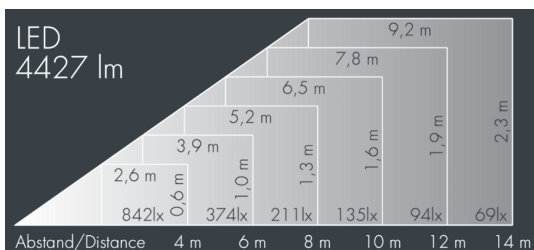

### Metaspot 3

8 243 056 179

67 W, 4427 lm, 3000 K warm white, DALI, linear, rotatable 9° / 36°

Customized solutions and modifications are possible: Special RAL, DB or NCS colours as polyester powder coat, luminaires in 2700 K and other colour temperatures and versions for high ambient temperature.

### Specification text

housing made of corrosion-resistant die-cast aluminum AlSi12, polyester powder coated by high-quality and UV-stabilized coating process, Colour: silver grey, all exterior parts are stainless steel, tempered safety glass, anti-reflective coating from 1 side, silicon gasket, tool-free twist closure, mounting bracket: 2 drilled holes  $\varnothing$  9 mm, spacing 40 mm, 1 centre hole  $\varnothing$  14 mm, tilt range: 180°, cable gland: M20, connecting terminal: 5 pole, light source completely shielded, high gloss aluminium reflector, integral, dimmable driver (DALI), CRI > 80, 3, service life L80/B10 > 50.000 h, Beam angle (FWHM): 9° / 36°, luminous flux: 4427 lm, wattage: 67 W, delivered lumens 66 lm/W, protection type IP65, protection class I, impact resistance IK08, windage area 0,055 m<sup>2</sup>, dimensions:  $\varnothing$  201 mm, width 272 mm, weight 5.4 kg

### Specification

Wattage	67 W	Beam angle (FWHM)	9° / 36°
Delivered lumens	66 lm/W	Housing colour	silver grey
Light source	LED 3000 K	Power supply cable	$\varnothing$ 6 – 11 mm
Color Rendering Index	CRI > 80	Protection type	IP65
Colour tolerance	3	Protection class	I
Lifetime ta 25° C	L80/B10 > 50.000 h	Impact resistance	IK08
Control gear	DALI	Windage area	0,055m <sup>2</sup>
Input voltage AC	220 – 240 V	Dimensions	$\varnothing$ 201 mm, width 272 mm
Input voltage DC	220 – 240 V	Weight	5,40 kg
Voltage protection	2 kV L/N   4 kV L/PE	Max. ambient temperature ta	35°
Luminaires per B16A / C16A	10 / 16		