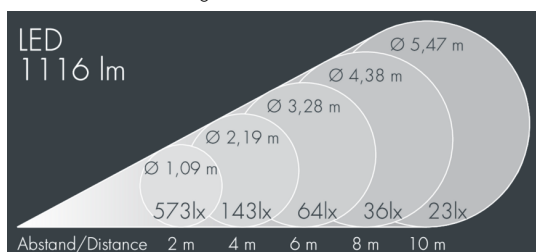

Metaspot 1

8 245 246 049

15 W, 1116 lm, 3000 K warm white,
medium wide beam 31°

Customized solutions and modifications are possible: Special RAL, DB or NCS colours as polyester powder coat, luminaires in 2700 K and other colour temperatures and versions for high ambient temperature.

Specification text

housing made of corrosion-resistant die-cast aluminum AlSi12, polyester powder coated by high-quality and UV-stabilized coating process, Colour: black RAL 7021, all exterior parts are stainless steel, tempered safety glass, anti-reflective coating from 1 side, dark screenprint, silicon gasket, tool-free twist closure, for installation on poles Ø 60 - 100 mm, tiltable base made of powder coated aluminum, 2 drilled holes Ø 9 mm, spacing 95 mm, 1 centre hole Ø 40 mm, tilt range: 90°, 360° adjustable, cable gland: M16, connecting terminal: 3 pole, light source completely shielded, high gloss aluminium reflector, integral driver (AC/DC), CRI > 80, 3, service life L80/B10 > 50.000 h, Beam angle (FWHM): 31°, luminous flux: 1116 lm, wattage: 15 W, delivered lumens 74 lm/W, protection type IP65, protection class II, impact resistance IK08, windage area 0,026 m², dimensions: Ø 124 mm, width 180 mm, weight 2.1 kg

Specification

Wattage	15 W	Beam angle (FWHM)	31°
Delivered lumens	74 lm/W	Housing colour	black RAL 7021
Light source	LED 3000 K	Power supply cable	Ø 6 – 11 mm
Color Rendering Index	CRI > 80	Protection type	IP65
Colour tolerance	3	Protection class	II
Lifetime ta 25° C	L80/B10 > 50.000 h	Impact resistance	IK08
Control gear	on / off	Windage area	0,026m ²
Input voltage AC	220 – 240 V	Dimensions	Ø 124 mm, width 180 mm
Input voltage DC	220 – 240 V	Weight	2,10 kg
Voltage protection	2 kV L/N 4 kV L/PE	Max. ambient temperature ta	40°
Luminaires per B16A / C16A	50 / 85		