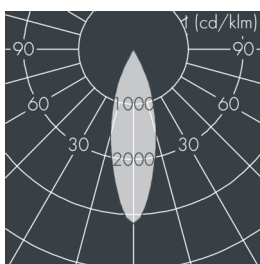

Metaspot 1

8 245 246 049

15 W, 1116 lm, 3000 K warm white,
medium wide beam 31°

Customized solutions and modifications are possible: Special RAL, DB or NCS colours as polyester powder coat, luminaires in 2700 K and other colour temperatures and versions for high ambient temperature.

Specification text

housing made of corrosion-resistant die-cast aluminum AlSi12, polyester powder coated by high-quality and UV-stabilized coating process, Colour: black RAL 7021, all exterior parts are stainless steel, tempered safety glass, anti-reflective coating from 1 side, dark screenprint, silicon gasket, tool-free twist closure, for installation on poles Ø 60 - 100 mm, tiltable base made of powder coated aluminum, 2 drilled holes Ø 9 mm, spacing 95 mm, 1 centre hole Ø 40 mm, tilt range: 90°, 360° adjustable, cable gland: M16, connecting terminal: 3 pole, light source completely shielded, high gloss aluminium reflector, integral driver (AC/DC), CRI > 80, 3, service life L80/B10 > 50.000 h, Beam angle (FWHM): 31°, luminous flux: 1116 lm, wattage: 15 W, delivered lumens 74 lm/W, protection type IP65, protection class II, impact resistance IK08, windage area 0,026 m², dimensions: Ø 124 mm, width 180 mm, weight 2.1 kg

Specification

Wattage	15 W	Beam angle (FWHM)	31°
Delivered lumens	74 lm/W	Housing colour	black RAL 7021
Light source	LED 3000 K	Power supply cable	Ø 6 – 11 mm
Color Rendering Index	CRI > 80	Protection type	IP65
Colour tolerance	3	Protection class	II
Lifetime ta 25° C	L80/B10 > 50.000 h	Impact resistance	IK08
Control gear	on / off	Windage area	0,026m ²
Input voltage AC	220 – 240 V	Dimensions	Ø 124 mm, width 180 mm
Input voltage DC	220 – 240 V	Weight	2,10 kg
Voltage protection	2 kV L/N 4 kV L/PE	Max. ambient temperature ta	40°
Luminaires per B16A / C16A	50 / 85		