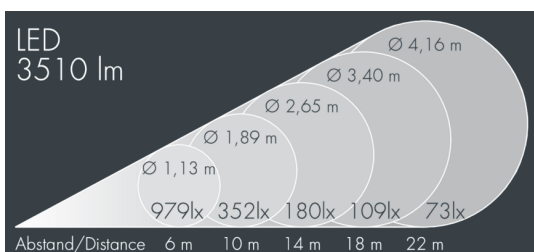

## Metaspot 2

8 246 246 019

35 W, 3525 lm, 3000 K warm white,  
narrow beam 10°

Customized solutions and modifications are possible: Special RAL, DB or NCS colours as polyester powder coat, luminaires in 2700 K and other colour temperatures and versions for high ambient temperature.

## Specification text

housing made of corrosion-resistant die-cast aluminum AlSi12, polyester powder coated by high-quality and UV-stabilized coating process, Colour: black RAL 7021, all exterior parts are stainless steel, tempered safety glass, anti-reflective coating from 1 side, dark screenprint, silicon gasket, tool-free twist closure, for installation on poles Ø 60 - 100 mm, tiltable base made of powder coated aluminum, 2 drilled holes Ø 9 mm, spacing 95 mm, 1 centre hole Ø 40 mm, tilt range: 90°, 360° adjustable, cable gland: M20, connecting terminal: 3 pole, light source completely shielded, high gloss aluminium reflector, integral driver (AC/DC), CRI > 80, 3, service life L90/B10 > 50.000 h, Beam angle (FWHM): 10°, luminous flux: 3525 lm, wattage: 35 W, delivered lumens 101 lm/W, protection type IP65, protection class II, impact resistance IK08, windage area 0,042 m<sup>2</sup>, dimensions: Ø 176 mm, width 244 mm, weight 3.6 kg

## Specification

Wattage	35 W	Beam angle (FWHM)	10°
Delivered lumens	101 lm/W	Housing colour	black RAL 7021
Light source	LED 3000 K	Power supply cable	Ø 6 – 11 mm
Color Rendering Index	CRI > 80	Protection type	IP65
Colour tolerance	3	Protection class	II
Lifetime ta 25° C	L90/B10 > 50.000 h	Impact resistance	IK08
Control gear	on / off	Windage area	0,042m <sup>2</sup>
Input voltage AC	220 – 240 V	Dimensions	Ø 176 mm, width 244 mm
Input voltage DC	220 – 240 V	Weight	3,60 kg
Voltage protection	6 kV L/N   10 kV L/PE	Max. ambient temperature ta	45°
Luminaires per B16A / C16A	20 / 33		