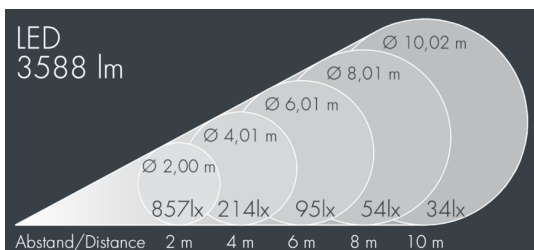

Metaspot 2

8 246 246 259

35 W, 3588 lm, 3000 K warm white, DALI D4i, wide beam 53°

Customized solutions and modifications are possible: Special RAL, DB or NCS colours as polyester powder coat, luminaires in 2700 K and other colour temperatures and versions for high ambient temperature.

Specification text

housing made of corrosion-resistant die-cast aluminum AlSi12, polyester powder coated by high-quality and UV-stabilized coating process, Colour: black RAL 7021, all exterior parts are stainless steel, tempered safety glass, anti-reflective coating from 1 side, dark screenprint, silicon gasket, tool-free twist closure, for installation on poles Ø 60 - 100 mm, tiltable base made of powder coated aluminum, 2 drilled holes Ø 9 mm, spacing 95 mm, 1 centre hole Ø 40 mm, tilt range: 90°, 360° adjustable, cable gland: M20, connecting terminal: 5 pole, light source completely shielded, high gloss aluminium reflector, integral driver (DALI D4i), CRI > 80, 3, service life L90/B10 > 50.000 h, Beam angle (FWHM): 53°, luminous flux: 3588 lm, wattage: 35 W, delivered lumens 103 lm/W, protection type IP65, protection class II, impact resistance IK08, windage area 0,042 m², dimensions: Ø 176 mm, width 245 mm, weight 3.6 kg

Specification

Wattage	35 W	Beam angle (FWHM)	53°
Delivered lumens	103 lm/W	Housing colour	black RAL 7021
Light source	LED 3000 K	Power supply cable	Ø 6 – 11 mm
Color Rendering Index	CRI > 80	Protection type	IP65
Colour tolerance	3	Protection class	II
Lifetime ta 25° C	L90/B10 > 50.000 h	Impact resistance	IK08
Control gear	DALI D4i	Windage area	0,042m ²
Input voltage AC	220 – 240 V	Dimensions	Ø 176 mm, width 245 mm
Input voltage DC	220 – 240 V	Weight	3,60 kg
Voltage protection	6 kV L/N 10 kV L/PE	Max. ambient temperature ta	45°
Luminaires per B16A / C16A	20 / 33		