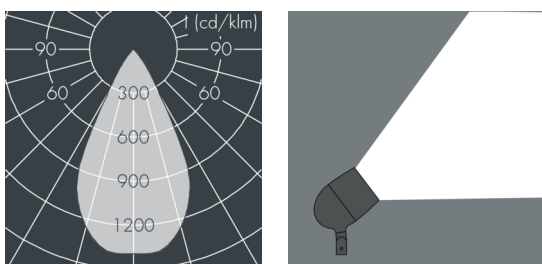

Metaspot 2

8 246 246 259

35 W, 3588 lm, 3000 K warm white, DALI D4i, wide beam 53°

Customized solutions and modifications are possible: Special RAL, DB or NCS colours as polyester powder coat, luminaires in 2700 K and other colour temperatures and versions for high ambient temperature.

Specification text

housing made of corrosion-resistant die-cast aluminum AlSi12, polyester powder coated by high-quality and UV-stabilized coating process, Colour: black RAL 7021, all exterior parts are stainless steel, tempered safety glass, anti-reflective coating from 1 side, dark screenprint, silicon gasket, tool-free twist closure, for installation on poles Ø 60 - 100 mm, tiltable base made of powder coated aluminum, 2 drilled holes Ø 9 mm, spacing 95 mm, 1 centre hole Ø 40 mm, tilt range: 90°, 360° adjustable, cable gland: M20, connecting terminal: 5 pole, light source completely shielded, high gloss aluminium reflector, integral driver (DALI D4i), CRI > 80, 3, service life L90/B10 > 50.000 h, Beam angle (FWHM): 53°, luminous flux: 3588 lm, wattage: 35 W, delivered lumens 103 lm/W, protection type IP65, protection class II, impact resistance IK08, windage area 0,042 m², dimensions: Ø 176 mm, width 245 mm, weight 3.6 kg

Specification

Wattage	35 W	Beam angle (FWHM)	53°
Delivered lumens	103 lm/W	Housing colour	black RAL 7021
Light source	LED 3000 K	Power supply cable	Ø 6 – 11 mm
Color Rendering Index	CRI > 80	Protection type	IP65
Colour tolerance	3	Protection class	II
Lifetime ta 25° C	L90/B10 > 50.000 h	Impact resistance	IK08
Control gear	DALI D4i	Windage area	0,042m ²
Input voltage AC	220 – 240 V	Dimensions	Ø 176 mm, width 245 mm
Input voltage DC	220 – 240 V	Weight	3,60 kg
Voltage protection	6 kV L/N 10 kV L/PE	Max. ambient temperature ta	45°
Luminaires per B16A / C16A	20 / 33		