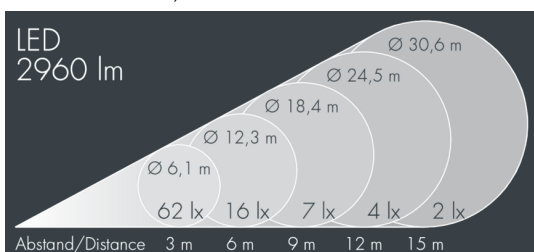

Metaspot 2 Darkring Optic

8 232 246 069

3 × 13 W, 2956 lm, 3000 K warm white,
extra wide beam 91°

Customized solutions and modifications are possible: Special RAL, DB or NCS colours as polyester powder coat, luminaires in 2700 K and other colour temperatures and versions for high ambient temperature.

Specification text

housing made of corrosion-resistant die-cast aluminum AlSi12, polyester powder coated by high-quality and UV-stabilized coating process, Colour: black RAL 7021, all exterior parts are stainless steel, tempered safety glass, anti-reflective coating from 1 side, dark screenprint, silicon gasket, tool-free twist closure, for installation on poles Ø 60 - 100 mm, tiltable base made of powder coated aluminum, 2 drilled holes Ø 9 mm, spacing 95 mm, 1 centre hole Ø 40 mm, tilt range: 90°, 360° adjustable, cable gland: M20, connecting terminal: 3 pole, light source completely shielded, high gloss aluminium reflector, integral driver (AC/DC), 80, 3, service life L80/B10 > 50.000 h, Beam angle (FWHM): 91°, luminous flux: 2956 lm, wattage: 39 W, delivered lumens 76 lm/W, protection type IP65, protection class I, impact resistance IK08, windage area 0,045 m², dimensions: Ø 176 mm, width 244 mm, weight 3.8 kg

Specification

Wattage	39 W	Beam angle (FWHM)	91°
Delivered lumens	76 lm/W	Housing colour	black RAL 7021
Light source	LED 3000 K	Power supply cable	Ø 6 – 11 mm
Color Rendering Index	80	Protection type	IP65
Colour tolerance	3	Protection class	I
Lifetime ta 25° C	L80/B10 > 50.000 h	Impact resistance	IK08
Control gear	on / off	Windage area	0,045m ²
Input voltage AC	220 – 240 V	Dimensions	Ø 176 mm, width 244 mm
Input voltage DC	220 – 240 V	Weight	3,80 kg
Voltage protection	6 kV L/N 10 kV L/PE	Max. ambient temperature ta	50°
Luminaires per B16A / C16A	20 / 33		