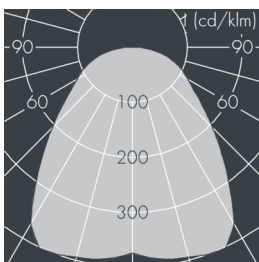

Metaspot 2 Darkring Optic

8 232 246 069

3 × 13 W, 2956 lm, 3000 K warm white,
extra wide beam 91°

Customized solutions and modifications are possible: Special RAL, DB or NCS colours as polyester powder coat, luminaires in 2700 K and other colour temperatures and versions for high ambient temperature.

Specification text

housing made of corrosion-resistant die-cast aluminum AlSi12, polyester powder coated by high-quality and UV-stabilized coating process, Colour: black RAL 7021, all exterior parts are stainless steel, tempered safety glass, anti-reflective coating from 1 side, dark screenprint, silicon gasket, tool-free twist closure, for installation on poles Ø 60 - 100 mm, tiltable base made of powder coated aluminum, 2 drilled holes Ø 9 mm, spacing 95 mm, 1 centre hole Ø 40 mm, tilt range: 90°, 360° adjustable, cable gland: M20, connecting terminal: 3 pole, light source completely shielded, high gloss aluminium reflector, integral driver (AC/DC), 80, 3, service life L80/B10 > 50.000 h, Beam angle (FWHM): 91°, luminous flux: 2956 lm, wattage: 39 W, delivered lumens 76 lm/W, protection type IP65, protection class I, impact resistance IK08, windage area 0,045 m², dimensions: Ø 176 mm, width 244 mm, weight 3.8 kg

Specification

Wattage	39 W	Beam angle (FWHM)	91°
Delivered lumens	76 lm/W	Housing colour	black RAL 7021
Light source	LED 3000 K	Power supply cable	Ø 6 – 11 mm
Color Rendering Index	80	Protection type	IP65
Colour tolerance	3	Protection class	I
Lifetime ta 25° C	L80/B10 > 50.000 h	Impact resistance	IK08
Control gear	on / off	Windage area	0,045m ²
Input voltage AC	220 – 240 V	Dimensions	Ø 176 mm, width 244 mm
Input voltage DC	220 – 240 V	Weight	3,80 kg
Voltage protection	6 kV L/N 10 kV L/PE	Max. ambient temperature ta	50°
Luminaires per B16A / C16A	20 / 33		