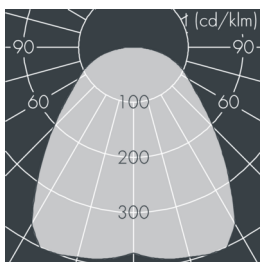

Metaspot 2 Darkring Optic

8 232 246 269

3 × 13 W, 2956 lm, 3000 K warm white, DALI D4i, extra wide beam 91°

Customized solutions and modifications are possible: Special RAL, DB or NCS colours as polyester powder coat, luminaires in 2700 K and other colour temperatures and versions for high ambient temperature.

Specification text

housing made of corrosion-resistant die-cast aluminum AlSi12, polyester powder coated by high-quality and UV-stabilized coating process, Colour: black RAL 7021, all exterior parts are stainless steel, tempered safety glass, anti-reflective coating from 1 side, dark screenprint, silicon gasket, tool-free twist closure, for installation on poles Ø 60 - 100 mm, tiltable base made of powder coated aluminum, 2 drilled holes Ø 9 mm, spacing 95 mm, 1 centre hole Ø 40 mm, tilt range: 90°, 360° adjustable, cable gland: M20, connecting terminal: 5 pole, light source completely shielded, high gloss aluminium reflector, integral driver (DALI D4i), 80, 3, service life L80/B10 > 50.000 h, Beam angle (FWHM): 91°, luminous flux: 2956 lm, wattage: 39 W, delivered lumens 76 lm/W, protection type IP65, protection class I, impact resistance IK08, windage area 0,045 m², dimensions: Ø 176 mm, width 244 mm, weight 3.8 kg

Specification

Wattage	39 W	Beam angle (FWHM)	91°
Delivered lumens	76 lm/W	Housing colour	black RAL 7021
Light source	LED 3000 K	Power supply cable	Ø 6 – 11 mm
Color Rendering Index	80	Protection type	IP65
Colour tolerance	3	Protection class	I
Lifetime ta 25° C	L80/B10 > 50.000 h	Impact resistance	IK08
Control gear	DALI D4i	Windage area	0,045m ²
Input voltage AC	220 – 240 V	Dimensions	Ø 176 mm, width 244 mm
Input voltage DC	220 – 240 V	Weight	3,80 kg
Voltage protection	6 kV L/N 10 kV L/PE	Max. ambient temperature ta	50°
Luminaires per B16A / C16A	20 / 33		