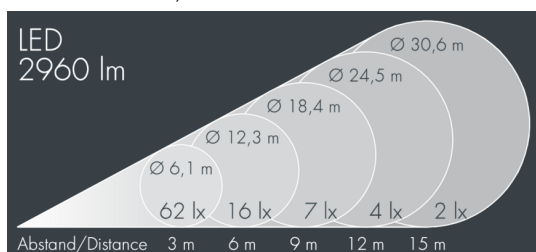

Metaspot 2 Darkring Optic

8 232 246 269

3 × 13 W, 2956 lm, 3000 K warm white, DALI D4i, extra wide beam 91°

Customized solutions and modifications are possible: Special RAL, DB or NCS colours as polyester powder coat, luminaires in 2700 K and other colour temperatures and versions for high ambient temperature.

Specification text

housing made of corrosion-resistant die-cast aluminum AlSi12, polyester powder coated by high-quality and UV-stabilized coating process, Colour: black RAL 7021, all exterior parts are stainless steel, tempered safety glass, anti-reflective coating from 1 side, dark screenprint, silicon gasket, tool-free twist closure, for installation on poles Ø 60 - 100 mm, tiltable base made of powder coated aluminum, 2 drilled holes Ø 9 mm, spacing 95 mm, 1 centre hole Ø 40 mm, tilt range: 90°, 360° adjustable, cable gland: M20, connecting terminal: 5 pole, light source completely shielded, high gloss aluminium reflector, integral driver (DALI D4i), 80, 3, service life L80/B10 > 50.000 h, Beam angle (FWHM): 91°, luminous flux: 2956 lm, wattage: 39 W, delivered lumens 76 lm/W, protection type IP65, protection class I, impact resistance IK08, windage area 0,045 m², dimensions: Ø 176 mm, width 244 mm, weight 3.8 kg

Specification

Wattage	39 W	Beam angle (FWHM)	91°
Delivered lumens	76 lm/W	Housing colour	black RAL 7021
Light source	LED 3000 K	Power supply cable	Ø 6 – 11 mm
Color Rendering Index	80	Protection type	IP65
Colour tolerance	3	Protection class	I
Lifetime ta 25° C	L80/B10 > 50.000 h	Impact resistance	IK08
Control gear	DALI D4i	Windage area	0,045m ²
Input voltage AC	220 – 240 V	Dimensions	Ø 176 mm, width 244 mm
Input voltage DC	220 – 240 V	Weight	3,80 kg
Voltage protection	6 kV L/N 10 kV L/PE	Max. ambient temperature ta	50°
Luminaires per B16A / C16A	20 / 33		