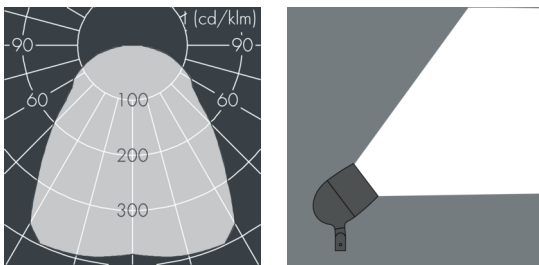

## Metaspot 3 Darkring Optic

8 233 047 169

3 × 19 W, 4396 lm, 2700 K warm white, DALI, extra wide beam 91°

Customized solutions and modifications are possible: Special RAL, DB or NCS colours as polyester powder coat, luminaires in 2700 K and other colour temperatures and versions for high ambient temperature.

## Specification text

housing made of corrosion-resistant die-cast aluminum AlSi12, polyester powder coated by high-quality and UV-stabilized coating process, Colour: black RAL 7021, all exterior parts are stainless steel, tempered safety glass, anti-reflective coating from 1 side, dark screenprint, silicon gasket, tool-free twist closure, mounting bracket: 2 drilled holes  $\varnothing$  9 mm, spacing 40 mm, 1 centre hole  $\varnothing$  14 mm, tilt range: 180°, cable gland: M20, connecting terminal: 5 pole, light source completely shielded, high gloss aluminium reflector, integral, dimmable driver (DALI), CRI > 80, 3, service life L80/B10 > 50.000 h, Beam angle (FWHM): 91°, luminous flux: 4396 lm, wattage: 58 W, delivered lumens 76 lm/W, protection type IP65, protection class I, impact resistance IK08, windage area 0,055 m<sup>2</sup>, dimensions:  $\varnothing$  200 mm, width 272 mm, weight 4.4 kg

## Specification

Wattage	58 W	Beam angle (FWHM)	91°
Delivered lumens	76 lm/W	Housing colour	black RAL 7021
Light source	LED 2700 K	Power supply cable	$\varnothing$ 6 – 11 mm
Color Rendering Index	CRI > 80	Protection type	IP65
Colour tolerance	3	Protection class	I
Lifetime ta 25° C	L80/B10 > 50.000 h	Impact resistance	IK08
Control gear	DALI	Windage area	0,055m <sup>2</sup>
Input voltage AC	220 – 240 V	Dimensions	$\varnothing$ 200 mm, width 272 mm
Input voltage DC	220 – 240 V	Weight	4,40 kg
Voltage protection	6 kV L/N   8 kV L/PE	Max. ambient temperature ta	45°
Luminaires per B16A / C16A	10 / 16		