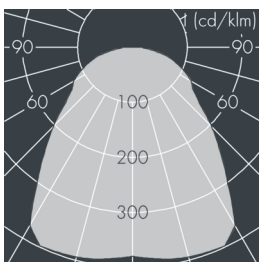

Metaspot 3 Darkring Optic

8 233 247 369

3 × 19 W, 4396 lm, 2700 K warm white, Zhaga 18, extra wide beam 91°

Customized solutions and modifications are possible: Special RAL, DB or NCS colours as polyester powder coat, luminaires in 2700 K and other colour temperatures and versions for high ambient temperature.

Specification text

housing made of corrosion-resistant die-cast aluminum AlSi12, polyester powder coated by high-quality and UV-stabilized coating process, Colour: black RAL 7021, all exterior parts are stainless steel, tempered safety glass, anti-reflective coating from 1 side, dark screenprint, silicon gasket, tool-free twist closure, for installation on poles Ø 60 - 100 mm, tiltable base made of powder coated aluminum, 2 drilled holes Ø 9 mm, spacing 95 mm, 1 centre hole Ø 40 mm, tilt range: 90°, 360° adjustable, cable gland: M20, connecting terminal: 3 pole, light source completely shielded, high gloss aluminium reflector, integral driver (Zhaga 18), CRI > 80, 3, service life L80/B10 > 50.000 h, Beam angle (FWHM): 91°, luminous flux: 4396 lm, wattage: 58 W, delivered lumens 76 lm/W, protection type IP65, protection class I, impact resistance IK08, windage area 0,055 m², dimensions: Ø 200 mm, width 272 mm, weight 4.4 kg

Specification

Wattage	58 W	Beam angle (FWHM)	91°
Delivered lumens	76 lm/W	Housing colour	black RAL 7021
Light source	LED 2700 K	Power supply cable	Ø 6 – 11 mm
Color Rendering Index	CRI > 80	Protection type	IP65
Colour tolerance	3	Protection class	I
Lifetime ta 25° C	L80/B10 > 50.000 h	Impact resistance	IK08
Control gear	Zhaga 18	Windage area	0,055m ²
Input voltage AC	220 – 240 V	Dimensions	Ø 200 mm, width 272 mm
Input voltage DC	220 – 240 V	Weight	4,40 kg
Voltage protection	6 kV L/N 8 kV L/PE	Max. ambient temperature ta	45°
Luminaires per B16A / C16A	8 / 16		