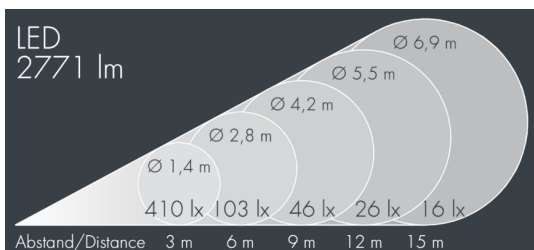

Metaspot 2 Darkring Optic

8 236 246 249

3 × 13 W, 2771 lm, 3000 K warm white, DALI D4i, medium wide beam 27°

Customized solutions and modifications are possible: Special RAL, DB or NCS colours as polyester powder coat, luminaires in 2700 K and other colour temperatures and versions for high ambient temperature.

Specification text

housing made of corrosion-resistant die-cast aluminum AlSi12, polyester powder coated by high-quality and UV-stabilized coating process, Colour: black RAL 7021, all exterior parts are stainless steel, tempered safety glass, anti-reflective coating from 1 side, dark screenprint, silicon gasket, tool-free twist closure, for installation on poles Ø 60 - 100 mm, tiltable base made of powder coated aluminum, 2 drilled holes Ø 9 mm, spacing 95 mm, 1 centre hole Ø 40 mm, tilt range: 90°, 360° adjustable, cable gland: M20, connecting terminal: 5 pole, light source completely shielded, high gloss aluminium reflector, integral driver (DALI D4i), CRI > 80, 3, service life L80/B10 > 50.000 h, Beam angle (FWHM): 27°, luminous flux: 2771 lm, wattage: 39 W, delivered lumens 71 lm/W, protection type IP65, protection class II, impact resistance IK08, windage area 0,045 m², dimensions: Ø 176 mm, width 244 mm, weight 3.8 kg

Specification

Wattage	39 W	Beam angle (FWHM)	27°
Delivered lumens	71 lm/W	Housing colour	black RAL 7021
Light source	LED 3000 K	Power supply cable	Ø 6 - 11 mm
Color Rendering Index	CRI > 80	Protection type	IP65
Colour tolerance	3	Protection class	II
Lifetime ta 25° C	L80/B10 > 50.000 h	Impact resistance	IK08
Control gear	DALI D4i	Windage area	0,045m ²
Input voltage AC	220 - 240 V	Dimensions	Ø 176 mm, width 244 mm
Input voltage DC	220 - 240 V	Weight	3,80 kg
Voltage protection	6 kV L/N 10 kV L/PE	Max. ambient temperature ta	50°
Luminaires per B16A / C16A	20 / 33		