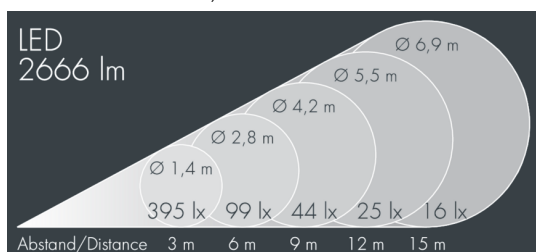

Metaspot 2 Darkring Optic

8 236 247 349

3 × 13 W, 2666 lm, 2700 K warm white, Zhaga 18, medium wide beam 27°

Customized solutions and modifications are possible: Special RAL, DB or NCS colours as polyester powder coat, luminaires in 2700 K and other colour temperatures and versions for high ambient temperature.

Specification text

housing made of corrosion-resistant die-cast aluminum AlSi12, polyester powder coated by high-quality and UV-stabilized coating process, Colour: black RAL 7021, all exterior parts are stainless steel, tempered safety glass, anti-reflective coating from 1 side, dark screenprint, silicon gasket, tool-free twist closure, for installation on poles Ø 60 - 100 mm, tiltable base made of powder coated aluminum, 2 drilled holes Ø 9 mm, spacing 95 mm, 1 centre hole Ø 40 mm, tilt range: 90°, 360° adjustable, cable gland: M20, connecting terminal: 3 pole, light source completely shielded, high gloss aluminium reflector, integral driver (Zhaga 18), CRI > 80, 3, service life L80/B10 > 50.000 h, Beam angle (FWHM): 27°, luminous flux: 2666 lm, wattage: 39 W, delivered lumens 68 lm/W, protection type IP65, protection class II, impact resistance IK08, windage area 0,045 m², dimensions: Ø 176 mm, width 244 mm, weight 3.8 kg

Specification

Wattage	39 W	Beam angle (FWHM)	27°
Delivered lumens	68 lm/W	Housing colour	black RAL 7021
Light source	LED 2700 K	Power supply cable	Ø 6 – 11 mm
Color Rendering Index	CRI > 80	Protection type	IP65
Colour tolerance	3	Protection class	II
Lifetime ta 25° C	L80/B10 > 50.000 h	Impact resistance	IK08
Control gear	Zhaga 18	Windage area	0,045m ²
Input voltage AC	220 – 240 V	Dimensions	Ø 176 mm, width 244 mm
Input voltage DC	220 – 240 V	Weight	3,80 kg
Voltage protection	6 kV L/N 10 kV L/PE	Max. ambient temperature ta	50°
Luminaires per B16A / C16A	20 / 33		