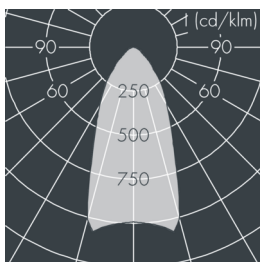

Metaspot 2 Darkring Optic

8 236 266 059

3 × 13 W, 2782 lm, 3000 K warm white, wide beam 48°

Customized solutions and modifications are possible: Special RAL, DB or NCS colours as polyester powder coat, luminaires in 2700 K and other colour temperatures and versions for high ambient temperature.

Specification text

housing made of corrosion-resistant die-cast aluminum AlSi12, polyester powder coated by high-quality and UV-stabilized coating process, Colour: white RAL 9002, all exterior parts are stainless steel, tempered safety glass, anti-reflective coating from 1 side, dark screenprint, silicon gasket, tool-free twist closure, for installation on poles Ø 60 - 100 mm, tiltable base made of powder coated aluminum, 2 drilled holes Ø 9 mm, spacing 95 mm, 1 centre hole Ø 40 mm, tilt range: 90°, 360° adjustable, cable gland: M20, connecting terminal: 3 pole, light source completely shielded, high gloss aluminium reflector, integral driver (AC/DC), CRI > 80, 3, service life L80/B10 > 50.000 h, Beam angle (FWHM): 48°, luminous flux: 2782 lm, wattage: 39 W, delivered lumens 72 lm/W, protection type IP65, protection class II, impact resistance IK08, windage area 0,045 m², dimensions: Ø 176 mm, width 244 mm, weight 3.8 kg

Specification

Wattage	39 W	Beam angle (FWHM)	48°
Delivered lumens	72 lm/W	Housing colour	white RAL 9002
Light source	LED 3000 K	Power supply cable	Ø 6 – 11 mm
Color Rendering Index	CRI > 80	Protection type	IP65
Colour tolerance	3	Protection class	II
Lifetime ta 25° C	L80/B10 > 50.000 h	Impact resistance	IK08
Control gear	on / off	Windage area	0,045m ²
Input voltage AC	220 – 240 V	Dimensions	Ø 176 mm, width 244 mm
Input voltage DC	220 – 240 V	Weight	3,80 kg
Voltage protection	6 kV L/N 10 kV L/PE	Max. ambient temperature ta	50°
Luminaires per B16A / C16A	20 / 33		