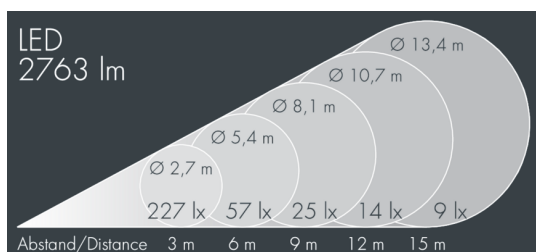

Metaspot 2 Darkring Optic

8 236 266 059

3 × 13 W, 2782 lm, 3000 K warm white, wide beam 48°

Customized solutions and modifications are possible: Special RAL, DB or NCS colours as polyester powder coat, luminaires in 2700 K and other colour temperatures and versions for high ambient temperature.

Specification text

housing made of corrosion-resistant die-cast aluminum AlSi12, polyester powder coated by high-quality and UV-stabilized coating process, Colour: white RAL 9002, all exterior parts are stainless steel, tempered safety glass, anti-reflective coating from 1 side, dark screenprint, silicon gasket, tool-free twist closure, for installation on poles Ø 60 - 100 mm, tiltable base made of powder coated aluminum, 2 drilled holes Ø 9 mm, spacing 95 mm, 1 centre hole Ø 40 mm, tilt range: 90°, 360° adjustable, cable gland: M20, connecting terminal: 3 pole, light source completely shielded, high gloss aluminium reflector, integral driver (AC/DC), CRI > 80, 3, service life L80/B10 > 50.000 h, Beam angle (FWHM): 48°, luminous flux: 2782 lm, wattage: 39 W, delivered lumens 72 lm/W, protection type IP65, protection class II, impact resistance IK08, windage area 0,045 m², dimensions: Ø 176 mm, width 244 mm, weight 3.8 kg

Specification

Wattage	39 W	Beam angle (FWHM)	48°
Delivered lumens	72 lm/W	Housing colour	white RAL 9002
Light source	LED 3000 K	Power supply cable	Ø 6 – 11 mm
Color Rendering Index	CRI > 80	Protection type	IP65
Colour tolerance	3	Protection class	II
Lifetime ta 25° C	L80/B10 > 50.000 h	Impact resistance	IK08
Control gear	on / off	Windage area	0,045m ²
Input voltage AC	220 – 240 V	Dimensions	Ø 176 mm, width 244 mm
Input voltage DC	220 – 240 V	Weight	3,80 kg
Voltage protection	6 kV L/N 10 kV L/PE	Max. ambient temperature ta	50°
Luminaires per B16A / C16A	20 / 33		