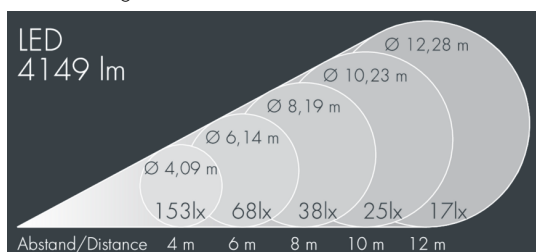

## Metaspot 3 Darkring Optic

8 237 056 159

3 × 19 W, 4288 lm, 3000 K warm white, DALI, wide beam 54°

Customized solutions and modifications are possible: Special RAL, DB or NCS colours as polyester powder coat, luminaires in 2700 K and other colour temperatures and versions for high ambient temperature.

## Specification text

housing made of corrosion-resistant die-cast aluminum AlSi12, polyester powder coated by high-quality and UV-stabilized coating process, Colour: silver grey, all exterior parts are stainless steel, tempered safety glass, anti-reflective coating from 1 side, dark screenprint, silicon gasket, tool-free twist closure, mounting bracket: 2 drilled holes  $\varnothing$  9 mm, spacing 40 mm, 1 centre hole  $\varnothing$  14 mm, tilt range: 180°, cable gland: M20, connecting terminal: 5 pole, light source completely shielded, high gloss aluminium reflector, integral, dimmable driver (DALI), CRI > 80, 3, service life L80/B10 > 50.000 h, Beam angle (FWHM): 54°, luminous flux: 4288 lm, wattage: 58 W, delivered lumens 74 lm/W, protection type IP65, protection class II, impact resistance IK08, windage area 0,055 m<sup>2</sup>, dimensions:  $\varnothing$  200 mm, width 272 mm, weight 4.4 kg

## Specification

Wattage	58 W	Beam angle (FWHM)	54°
Delivered lumens	74 lm/W	Housing colour	silver grey
Light source	LED 3000 K	Power supply cable	$\varnothing$ 6 – 11 mm
Color Rendering Index	CRI > 80	Protection type	IP65
Colour tolerance	3	Protection class	II
Lifetime ta 25° C	L80/B10 > 50.000 h	Impact resistance	IK08
Control gear	DALI	Windage area	0,055m <sup>2</sup>
Input voltage AC	220 – 240 V	Dimensions	$\varnothing$ 200 mm, width 272 mm
Input voltage DC	220 – 240 V	Weight	4,40 kg
Voltage protection	6 kV L/N   8 kV L/PE	Max. ambient temperature ta	45°
Luminaires per B16A / C16A	10 / 16		