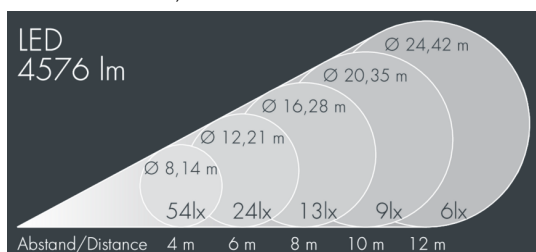

Metaspot 3 Darkring Optic

8 237 256 069

3 × 19 W, 4570 lm, 3000 K warm white,
extra wide beam 91°

Customized solutions and modifications are possible: Special RAL, DB or NCS colours as polyester powder coat, luminaires in 2700 K and other colour temperatures and versions for high ambient temperature.

Specification text

housing made of corrosion-resistant die-cast aluminum AlSi12, polyester powder coated by high-quality and UV-stabilized coating process, Colour: silver grey, all exterior parts are stainless steel, tempered safety glass, anti-reflective coating from 1 side, dark screenprint, silicon gasket, tool-free twist closure, for installation on poles Ø 60 - 100 mm, tiltable base made of powder coated aluminum, 2 drilled holes Ø 9 mm, spacing 95 mm, 1 centre hole Ø 40 mm, tilt range: 90°, 360° adjustable, cable gland: M20, connecting terminal: 3 pole, light source completely shielded, high gloss aluminium reflector, integral driver (AC/DC), CRI > 80, 3, service life L80/B10 > 50.000 h, Beam angle (FWHM): 91°, luminous flux: 4570 lm, wattage: 58 W, delivered lumens 79 lm/W, protection type IP65, protection class II, impact resistance IK08, windage area 0,055 m², dimensions: Ø 200 mm, width 272 mm, weight 4.4 kg

Specification

Wattage	58 W	Beam angle (FWHM)	91°
Delivered lumens	79 lm/W	Housing colour	silver grey
Light source	LED 3000 K	Power supply cable	Ø 6 – 11 mm
Color Rendering Index	CRI > 80	Protection type	IP65
Colour tolerance	3	Protection class	II
Lifetime ta 25° C	L80/B10 > 50.000 h	Impact resistance	IK08
Control gear	on / off	Windage area	0,055m ²
Input voltage AC	220 – 240 V	Dimensions	Ø 200 mm, width 272 mm
Input voltage DC	220 – 240 V	Weight	4,40 kg
Voltage protection	6 kV L/N 8 kV L/PE	Max. ambient temperature ta	45°
Luminaires per B16A / C16A	8 / 16		