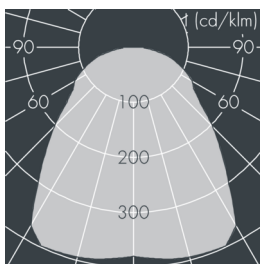

Metaspot 3 Darkring Optic

8 237 256 069

3 × 19 W, 4570 lm, 3000 K warm white,
extra wide beam 91°

Customized solutions and modifications are possible: Special RAL, DB or NCS colours as polyester powder coat, luminaires in 2700 K and other colour temperatures and versions for high ambient temperature.

Specification text

housing made of corrosion-resistant die-cast aluminum AlSi12, polyester powder coated by high-quality and UV-stabilized coating process, Colour: silver grey, all exterior parts are stainless steel, tempered safety glass, anti-reflective coating from 1 side, dark screenprint, silicon gasket, tool-free twist closure, for installation on poles Ø 60 - 100 mm, tiltable base made of powder coated aluminum, 2 drilled holes Ø 9 mm, spacing 95 mm, 1 centre hole Ø 40 mm, tilt range: 90°, 360° adjustable, cable gland: M20, connecting terminal: 3 pole, light source completely shielded, high gloss aluminium reflector, integral driver (AC/DC), CRI > 80, 3, service life L80/B10 > 50.000 h, Beam angle (FWHM): 91°, luminous flux: 4570 lm, wattage: 58 W, delivered lumens 79 lm/W, protection type IP65, protection class II, impact resistance IK08, windage area 0,055 m², dimensions: Ø 200 mm, width 272 mm, weight 4.4 kg

Specification

Wattage	58 W	Beam angle (FWHM)	91°
Delivered lumens	79 lm/W	Housing colour	silver grey
Light source	LED 3000 K	Power supply cable	Ø 6 – 11 mm
Color Rendering Index	CRI > 80	Protection type	IP65
Colour tolerance	3	Protection class	II
Lifetime ta 25° C	L80/B10 > 50.000 h	Impact resistance	IK08
Control gear	on / off	Windage area	0,055m ²
Input voltage AC	220 – 240 V	Dimensions	Ø 200 mm, width 272 mm
Input voltage DC	220 – 240 V	Weight	4,40 kg
Voltage protection	6 kV L/N 8 kV L/PE	Max. ambient temperature ta	45°
Luminaires per B16A / C16A	8 / 16		