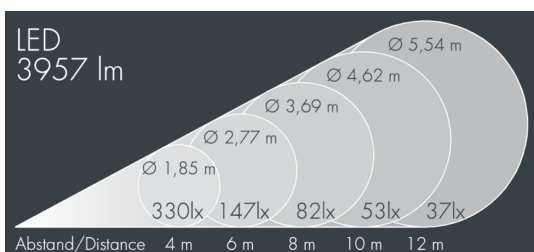

Metaspot 3 Darkring Optic

8 237 267 149

3 × 19 W, 3957 lm, 2700 K warm white, DALI, medium wide beam 26°

Customized solutions and modifications are possible: Special RAL, DB or NCS colours as polyester powder coat, luminaires in 2700 K and other colour temperatures and versions for high ambient temperature.

Specification text

housing made of corrosion-resistant die-cast aluminum AlSi12, polyester powder coated by high-quality and UV-stabilized coating process, Colour: white RAL 9002, all exterior parts are stainless steel, tempered safety glass, anti-reflective coating from 1 side, dark screenprint, silicon gasket, tool-free twist closure, for installation on poles Ø 60 - 100 mm, tiltable base made of powder coated aluminum, 2 drilled holes Ø 9 mm, spacing 95 mm, 1 centre hole Ø 40 mm, tilt range: 90°, 360° adjustable, cable gland: M20, connecting terminal: 5 pole, light source completely shielded, high gloss aluminium reflector, integral, dimmable driver (DALI), CRI > 80, 3, service life L80/B10 > 50.000 h, Beam angle (FWHM): 26°, luminous flux: 3957 lm, wattage: 58 W, delivered lumens 68 lm/W, protection type IP65, protection class II, impact resistance IK08, windage area 0,055 m², dimensions: Ø 176 mm, width 244 mm, weight 4.4 kg

Specification

Wattage	58 W	Beam angle (FWHM)	26°
Delivered lumens	68 lm/W	Housing colour	white RAL 9002
Light source	LED 2700 K	Power supply cable	Ø 6 – 11 mm
Color Rendering Index	CRI > 80	Protection type	IP65
Colour tolerance	3	Protection class	II
Lifetime ta 25° C	L80/B10 > 50.000 h	Impact resistance	IK08
Control gear	DALI	Windage area	0,055m ²
Input voltage AC	220 – 240 V	Dimensions	Ø 176 mm, width 244 mm
Input voltage DC	220 – 240 V	Weight	4,40 kg
Voltage protection	6 kV L/N 8 kV L/PE	Max. ambient temperature ta	45°
Luminaires per B16A / C16A	10 / 16		