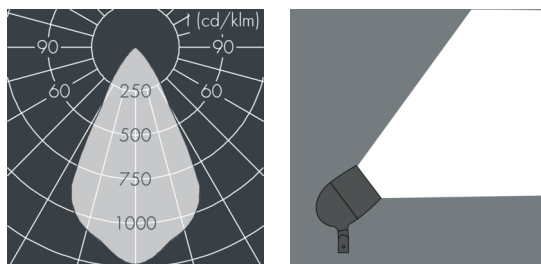

## Metaspot 1

8 241 056 059

15 W, 1072 lm, 3000 K warm white,  
wide beam 55°

Customized solutions and modifications are possible: Special RAL, DB or NCS colours as polyester powder coat, luminaires in 2700 K and other colour temperatures and versions for high ambient temperature.

## Specification text

housing made of corrosion-resistant die-cast aluminum AlSi12, polyester powder coated by high-quality and UV-stabilized coating process, Colour: silver grey, all exterior parts are stainless steel, tempered safety glass, anti-reflective coating from 1 side, dark screenprint, silicon gasket, tool-free twist closure, mounting bracket: 2 drilled holes  $\varnothing$  9 mm, spacing 40 mm, 1 centre hole  $\varnothing$  14 mm, tilt range: 180°, cable gland: M16, connecting terminal: 3 pole, light source completely shielded, high gloss aluminium reflector, integral driver (AC/DC), CRI > 80, 3, service life L80/B10 > 50.000 h, Beam angle (FWHM): 55°, luminous flux: 1072 lm, wattage: 15 W, delivered lumens 71 lm/W, protection type IP65, protection class I, impact resistance IK08, windage area 0,023 m<sup>2</sup>, dimensions:  $\varnothing$  124 mm, width 180 mm, weight 2.1 kg

## Specification

Wattage	15 W	Beam angle (FWHM)	55°
Delivered lumens	71 lm/W	Housing colour	silver grey
Light source	LED 3000 K	Power supply cable	$\varnothing$ 6 – 11 mm
Color Rendering Index	CRI > 80	Protection type	IP65
Colour tolerance	3	Protection class	I
Lifetime ta 25° C	L80/B10 > 50.000 h	Impact resistance	IK08
Control gear	on / off	Windage area	0,023m <sup>2</sup>
Input voltage AC	220 – 240 V	Dimensions	$\varnothing$ 124 mm, width 180 mm
Input voltage DC	220 – 240 V	Weight	2,10 kg
Voltage protection	2 kV L/N   4 kV L/PE	Max. ambient temperature ta	40°
Luminaires per B16A / C16A	50 / 85		