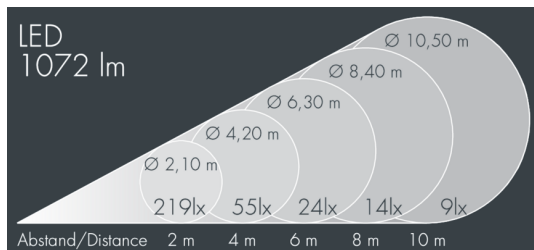

## Metaspot 1

8 241 056 059

15 W, 1072 lm, 3000 K warm white,  
wide beam 55°

Customized solutions and modifications are possible: Special RAL, DB or NCS colours as polyester powder coat, luminaires in 2700 K and other colour temperatures and versions for high ambient temperature.

## Specification text

housing made of corrosion-resistant die-cast aluminum AlSi12, polyester powder coated by high-quality and UV-stabilized coating process, Colour: silver grey, all exterior parts are stainless steel, tempered safety glass, anti-reflective coating from 1 side, dark screenprint, silicon gasket, tool-free twist closure, mounting bracket: 2 drilled holes  $\varnothing$  9 mm, spacing 40 mm, 1 centre hole  $\varnothing$  14 mm, tilt range: 180°, cable gland: M16, connecting terminal: 3 pole, light source completely shielded, high gloss aluminium reflector, integral driver (AC/DC), CRI > 80, 3, service life L80/B10 > 50.000 h, Beam angle (FWHM): 55°, luminous flux: 1072 lm, wattage: 15 W, delivered lumens 71 lm/W, protection type IP65, protection class I, impact resistance IK08, windage area 0,023 m<sup>2</sup>, dimensions:  $\varnothing$  124 mm, width 180 mm, weight 2.1 kg

## Specification

Wattage	15 W	Beam angle (FWHM)	55°
Delivered lumens	71 lm/W	Housing colour	silver grey
Light source	LED 3000 K	Power supply cable	$\varnothing$ 6 – 11 mm
Color Rendering Index	CRI > 80	Protection type	IP65
Colour tolerance	3	Protection class	I
Lifetime ta 25° C	L80/B10 > 50.000 h	Impact resistance	IK08
Control gear	on / off	Windage area	0,023m <sup>2</sup>
Input voltage AC	220 – 240 V	Dimensions	$\varnothing$ 124 mm, width 180 mm
Input voltage DC	220 – 240 V	Weight	2,10 kg
Voltage protection	2 kV L/N   4 kV L/PE	Max. ambient temperature ta	40°
Luminaires per B16A / C16A	50 / 85		