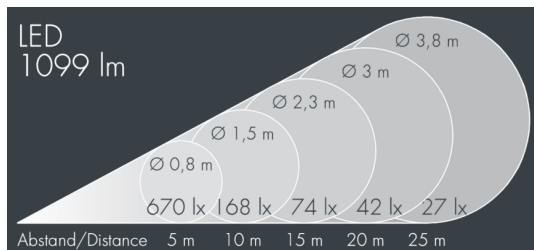

## Metaspot 1

8 241 256 019

15 W, 1099 lm, 3000 K warm white,  
narrow beam 8°

Customized solutions and modifications are possible: Special RAL, DB or NCS colours as polyester powder coat, luminaires in 2700 K and other colour temperatures and versions for high ambient temperature.

## Specification text

housing made of corrosion-resistant die-cast aluminum AlSi12, polyester powder coated by high-quality and UV-stabilized coating process, Colour: silver grey, all exterior parts are stainless steel, tempered safety glass, anti-reflective coating from 1 side, dark screenprint, silicon gasket, tool-free twist closure, for installation on poles Ø 60 - 100 mm, tiltable base made of powder coated aluminum, 2 drilled holes Ø 9 mm, spacing 95 mm, 1 centre hole Ø 40 mm, tilt range: 90°, 360° adjustable, cable gland: M16, connecting terminal: 3 pole, light source completely shielded, high gloss aluminium reflector, integral driver (AC/DC), CRI > 80, 3, service life L80/B10 > 50.000 h, Beam angle (FWHM): 8°, luminous flux: 1099 lm, wattage: 15 W, delivered lumens 74 lm/W, protection type IP65, protection class I, impact resistance IK08, windage area 0,026 m<sup>2</sup>, dimensions: Ø 124 mm, width 180 mm, weight 2.1 kg

## Specification

Wattage	15 W	Beam angle (FWHM)	8°
Delivered lumens	74 lm/W	Housing colour	silver grey
Light source	LED 3000 K	Power supply cable	Ø 6 – 11 mm
Color Rendering Index	CRI > 80	Protection type	IP65
Colour tolerance	3	Protection class	I
Lifetime ta 25° C	L80/B10 > 50.000 h	Impact resistance	IK08
Control gear	on / off	Windage area	0,026m <sup>2</sup>
Input voltage AC	220 – 240 V	Dimensions	Ø 124 mm, width 180 mm
Input voltage DC	220 – 240 V	Weight	2,10 kg
Voltage protection	2 kV L/N   4 kV L/PE	Max. ambient temperature ta	40°
Luminaires per B16A / C16A	50 / 85		