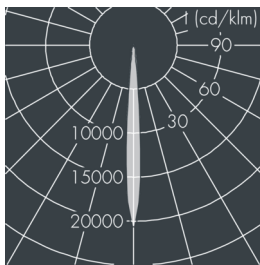

## Metaspot 1

8 241 256 019

15 W, 1099 lm, 3000 K warm white,  
narrow beam 8°

Customized solutions and modifications are possible: Special RAL, DB or NCS colours as polyester powder coat, luminaires in 2700 K and other colour temperatures and versions for high ambient temperature.

## Specification text

housing made of corrosion-resistant die-cast aluminum AlSi12, polyester powder coated by high-quality and UV-stabilized coating process, Colour: silver grey, all exterior parts are stainless steel, tempered safety glass, anti-reflective coating from 1 side, dark screenprint, silicon gasket, tool-free twist closure, for installation on poles Ø 60 - 100 mm, tiltable base made of powder coated aluminum, 2 drilled holes Ø 9 mm, spacing 95 mm, 1 centre hole Ø 40 mm, tilt range: 90°, 360° adjustable, cable gland: M16, connecting terminal: 3 pole, light source completely shielded, high gloss aluminium reflector, integral driver (AC/DC), CRI > 80, 3, service life L80/B10 > 50.000 h, Beam angle (FWHM): 8°, luminous flux: 1099 lm, wattage: 15 W, delivered lumens 74 lm/W, protection type IP65, protection class I, impact resistance IK08, windage area 0,026 m<sup>2</sup>, dimensions: Ø 124 mm, width 180 mm, weight 2.1 kg

## Specification

Wattage	15 W	Beam angle (FWHM)	8°
Delivered lumens	74 lm/W	Housing colour	silver grey
Light source	LED 3000 K	Power supply cable	Ø 6 – 11 mm
Color Rendering Index	CRI > 80	Protection type	IP65
Colour tolerance	3	Protection class	I
Lifetime ta 25° C	L80/B10 > 50.000 h	Impact resistance	IK08
Control gear	on / off	Windage area	0,026m <sup>2</sup>
Input voltage AC	220 – 240 V	Dimensions	Ø 124 mm, width 180 mm
Input voltage DC	220 – 240 V	Weight	2,10 kg
Voltage protection	2 kV L/N   4 kV L/PE	Max. ambient temperature ta	40°
Luminaires per B16A / C16A	50 / 85		