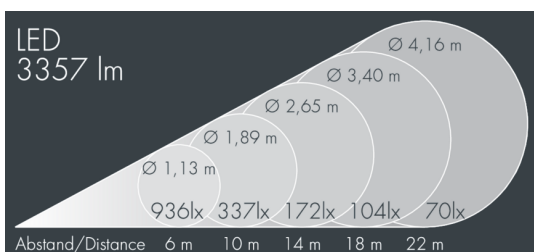

## Metaspot 2

8 242 257 119

35 W, 3371 lm, 2700 K warm white, DALI, narrow beam 10°

Customized solutions and modifications are possible: Special RAL, DB or NCS colours as polyester powder coat, luminaires in 2700 K and other colour temperatures and versions for high ambient temperature.

## Specification text

housing made of corrosion-resistant die-cast aluminum AlSi12, polyester powder coated by high-quality and UV-stabilized coating process, Colour: silver grey, all exterior parts are stainless steel, tempered safety glass, anti-reflective coating from 1 side, dark screenprint, silicon gasket, tool-free twist closure, for installation on poles Ø 60 - 100 mm, tiltable base made of powder coated aluminum, 2 drilled holes Ø 9 mm, spacing 95 mm, 1 centre hole Ø 40 mm, tilt range: 90°, 360° adjustable, cable gland: M20, connecting terminal: 5 pole, light source completely shielded, high gloss aluminium reflector, integral, dimmable driver (DALI), CRI > 80, 3, service life L90/B10 > 50.000 h, Beam angle (FWHM): 10°, luminous flux: 3371 lm, wattage: 35 W, delivered lumens 97 lm/W, protection type IP65, protection class I, impact resistance IK08, windage area 0,042 m<sup>2</sup>, dimensions: Ø 176 mm, width 244 mm, weight 3.6 kg

## Specification

Wattage	35 W	Beam angle (FWHM)	10°
Delivered lumens	97 lm/W	Housing colour	silver grey
Light source	LED 2700 K	Power supply cable	Ø 6 – 11 mm
Color Rendering Index	CRI > 80	Protection type	IP65
Colour tolerance	3	Protection class	I
Lifetime ta 25° C	L90/B10 > 50.000 h	Impact resistance	IK08
Control gear	DALI	Windage area	0,042m <sup>2</sup>
Input voltage AC	220 – 240 V	Dimensions	Ø 176 mm, width 244 mm
Input voltage DC	220 – 240 V	Weight	3,60 kg
Voltage protection	6 kV L/N   10 kV L/PE	Max. ambient temperature ta	45°
Luminaires per B16A / C16A	16 / 33		