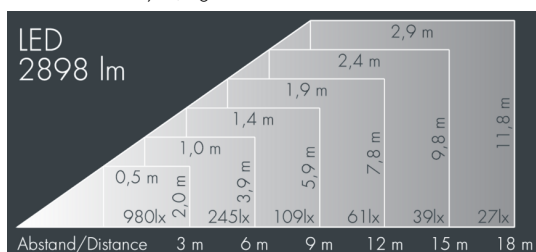

Metaspot 2

8 242 257 129

35 W, 2898 lm, 2700 K warm white, DALI, linear, vertical 9° / 36°

Customized solutions and modifications are possible: Special RAL, DB or NCS colours as polyester powder coat, luminaires in 2700 K and other colour temperatures and versions for high ambient temperature.

Specification text

housing made of corrosion-resistant die-cast aluminum AlSi12, polyester powder coated by high-quality and UV-stabilized coating process, Colour: silver grey, all exterior parts are stainless steel, tempered safety glass, anti-reflective coating from 1 side, dark screenprint, silicon gasket, tool-free twist closure, for installation on poles Ø 60 - 100 mm, tiltable base made of powder coated aluminum, 2 drilled holes Ø 9 mm, spacing 95 mm, 1 centre hole Ø 40 mm, tilt range: 90°, 360° adjustable, cable gland: M20, connecting terminal: 5 pole, light source completely shielded, high gloss aluminium reflector, integral, dimmable driver (DALI), CRI > 80, 3, service life L80/B10 > 50.000 h, Beam angle (FWHM): 9° / 36°, luminous flux: 2898 lm, wattage: 35 W, delivered lumens 83 lm/W, protection type IP65, protection class I, impact resistance IK08, windage area 0,042 m², dimensions: Ø 176 mm, width 244 mm, weight 3.6 kg

Specification

Wattage	35 W	Beam angle (FWHM)	9° / 36°
Delivered lumens	83 lm/W	Housing colour	silver grey
Light source	LED 2700 K	Power supply cable	Ø 6 – 11 mm
Color Rendering Index	CRI > 80	Protection type	IP65
Colour tolerance	3	Protection class	I
Lifetime ta 25° C	L80/B10 > 50.000 h	Impact resistance	IK08
Control gear	DALI	Windage area	0,042m²
Input voltage AC	220 – 240 V	Dimensions	Ø 176 mm, width 244 mm
Input voltage DC	220 – 240 V	Weight	3,60 kg
Voltage protection	6 kV L/N 10 kV L/PE	Max. ambient temperature ta	45°
Luminaires per B16A / C16A	16 / 33		