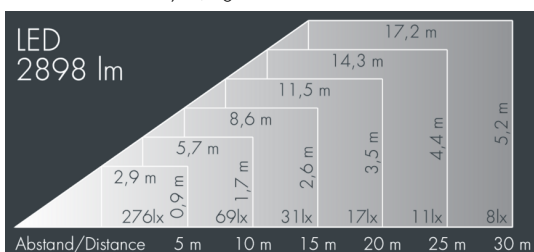

Metaspot 2

8 242 267 039

35 W, 2898 lm, 2700 K warm white,
linear, horizontal 9° / 36°

Customized solutions and modifications are possible: Special RAL, DB or NCS colours as polyester powder coat, luminaires in 2700 K and other colour temperatures and versions for high ambient temperature.

Specification text

housing made of corrosion-resistant die-cast aluminum AlSi12, polyester powder coated by high-quality and UV-stabilized coating process, Colour: white RAL 9002, all exterior parts are stainless steel, tempered safety glass, anti-reflective coating from 1 side, dark screenprint, silicon gasket, tool-free twist closure, for installation on poles Ø 60 - 100 mm, tiltable base made of powder coated aluminum, 2 drilled holes Ø 9 mm, spacing 95 mm, 1 centre hole Ø 40 mm, tilt range: 90°, 360° adjustable, cable gland: M20, connecting terminal: 3 pole, light source completely shielded, high gloss aluminium reflector, integral driver (AC/DC), CRI > 80, 3, service life L90/B10 > 50.000 h, Beam angle (FWHM): 9° / 36°, luminous flux: 2898 lm, wattage: 35 W, delivered lumens 83 lm/W, protection type IP65, protection class I, impact resistance IK08, windage area 0,042 m², dimensions: Ø 176 mm, width 244 mm, weight 3,6 kg

Specification

Wattage	35 W	Beam angle (FWHM)	9° / 36°
Delivered lumens	83 lm/W	Housing colour	white RAL 9002
Light source	LED 2700 K	Power supply cable	Ø 6 – 11 mm
Color Rendering Index	CRI > 80	Protection type	IP65
Colour tolerance	3	Protection class	I
Lifetime ta 25° C	L90/B10 > 50.000 h	Impact resistance	IK08
Control gear	on / off	Windage area	0,042m ²
Input voltage AC	220 – 240 V	Dimensions	Ø 176 mm, width 244 mm
Input voltage DC	220 – 240 V	Weight	3,60 kg
Voltage protection	6 kV L/N 10 kV L/PE	Max. ambient temperature ta	45°
Luminaires per B16A / C16A	20 / 33		