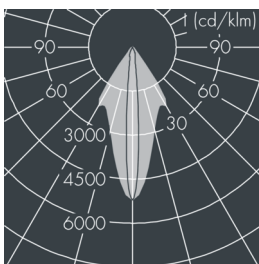

Metaspot 2

8 242 267 039

35 W, 2898 lm, 2700 K warm white,
linear, horizontal 9° / 36°

Customized solutions and modifications are possible: Special RAL, DB or NCS colours as polyester powder coat, luminaires in 2700 K and other colour temperatures and versions for high ambient temperature.

Specification text

housing made of corrosion-resistant die-cast aluminum AlSi12, polyester powder coated by high-quality and UV-stabilized coating process, Colour: white RAL 9002, all exterior parts are stainless steel, tempered safety glass, anti-reflective coating from 1 side, dark screenprint, silicon gasket, tool-free twist closure, for installation on poles Ø 60 - 100 mm, tiltable base made of powder coated aluminum, 2 drilled holes Ø 9 mm, spacing 95 mm, 1 centre hole Ø 40 mm, tilt range: 90°, 360° adjustable, cable gland: M20, connecting terminal: 3 pole, light source completely shielded, high gloss aluminium reflector, integral driver (AC/DC), CRI > 80, 3, service life L90/B10 > 50.000 h, Beam angle (FWHM): 9° / 36°, luminous flux: 2898 lm, wattage: 35 W, delivered lumens 83 lm/W, protection type IP65, protection class I, impact resistance IK08, windage area 0,042 m², dimensions: Ø 176 mm, width 244 mm, weight 3,6 kg

Specification

Wattage	35 W	Beam angle (FWHM)	9° / 36°
Delivered lumens	83 lm/W	Housing colour	white RAL 9002
Light source	LED 2700 K	Power supply cable	Ø 6 – 11 mm
Color Rendering Index	CRI > 80	Protection type	IP65
Colour tolerance	3	Protection class	I
Lifetime ta 25° C	L90/B10 > 50.000 h	Impact resistance	IK08
Control gear	on / off	Windage area	0,042m ²
Input voltage AC	220 – 240 V	Dimensions	Ø 176 mm, width 244 mm
Input voltage DC	220 – 240 V	Weight	3,60 kg
Voltage protection	6 kV L/N 10 kV L/PE	Max. ambient temperature ta	45°
Luminaires per B16A / C16A	20 / 33		