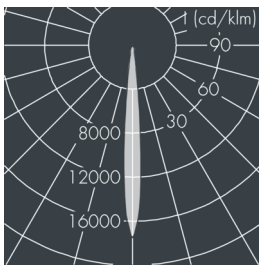

Metaspot 3

8 243 247 219

67 W, 5359 lm, 2700 K warm white, DALI D4i, narrow beam 9°

Customized solutions and modifications are possible: Special RAL, DB or NCS colours as polyester powder coat, luminaires in 2700 K and other colour temperatures and versions for high ambient temperature.

Specification text

housing made of corrosion-resistant die-cast aluminum AlSi12, polyester powder coated by high-quality and UV-stabilized coating process, Colour: black RAL 7021, all exterior parts are stainless steel, tempered safety glass, anti-reflective coating from 1 side, dark screenprint, silicon gasket, tool-free twist closure, for installation on poles Ø 60 - 100 mm, tiltable base made of powder coated aluminum, 2 drilled holes Ø 9 mm, spacing 95 mm, 1 centre hole Ø 40 mm, tilt range: 90°, 360° adjustable, cable gland: M20, connecting terminal: 5 pole, light source completely shielded, high gloss aluminium reflector, integral driver (DALI D4i), CRI > 80, 3, service life L80/B10 > 50.000 h, Beam angle (FWHM): 9°, luminous flux: 5359 lm, wattage: 67 W, delivered lumens 80 lm/W, protection type IP65, protection class I, impact resistance IK08, windage area 0,055 m², dimensions: Ø 201 mm, width 272 mm, weight 5 kg

Wattage	67 W	Beam angle (FWHM)	9°
Delivered lumens	80 lm/W	Housing colour	black RAL 7021
Light source	LED 2700 K	Power supply cable	Ø 6 – 11 mm
Color Rendering Index	CRI > 80	Protection type	IP65
Colour tolerance	3	Protection class	I
Lifetime ta 25° C	L80/B10 > 50.000 h	Impact resistance	IK08
Control gear	DALI D4i	Windage area	0,055m ²
Input voltage AC	220 – 240 V	Dimensions	Ø 201 mm, width 272 mm
Input voltage DC	220 – 240 V	Weight	5,00 kg
Voltage protection	2 kV L/N 4 kV L/PE	Max. ambient temperature ta	35°
Luminaires per B16A / C16A	10 / 16		