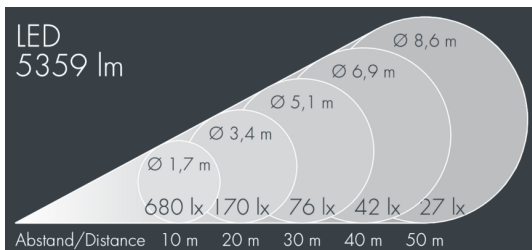

Metaspot 3

8 243 247 219

67 W, 5359 lm, 2700 K warm white, DALI D4i, narrow beam 9°

Customized solutions and modifications are possible: Special RAL, DB or NCS colours as polyester powder coat, luminaires in 2700 K and other colour temperatures and versions for high ambient temperature.

Specification text

housing made of corrosion-resistant die-cast aluminum AlSi12, polyester powder coated by high-quality and UV-stabilized coating process, Colour: black RAL 7021, all exterior parts are stainless steel, tempered safety glass, anti-reflective coating from 1 side, dark screenprint, silicon gasket, tool-free twist closure, for installation on poles Ø 60 - 100 mm, tiltable base made of powder coated aluminum, 2 drilled holes Ø 9 mm, spacing 95 mm, 1 centre hole Ø 40 mm, tilt range: 90°, 360° adjustable, cable gland: M20, connecting terminal: 5 pole, light source completely shielded, high gloss aluminium reflector, integral driver (DALI D4i), CRI > 80, 3, service life L80/B10 > 50.000 h, Beam angle (FWHM): 9°, luminous flux: 5359 lm, wattage: 67 W, delivered lumens 80 lm/W, protection type IP65, protection class I, impact resistance IK08, windage area 0,055 m², dimensions: Ø 201 mm, width 272 mm, weight 5 kg

Wattage	67 W	Beam angle (FWHM)	9°
Delivered lumens	80 lm/W	Housing colour	black RAL 7021
Light source	LED 2700 K	Power supply cable	Ø 6 – 11 mm
Color Rendering Index	CRI > 80	Protection type	IP65
Colour tolerance	3	Protection class	I
Lifetime ta 25° C	L80/B10 > 50.000 h	Impact resistance	IK08
Control gear	DALI D4i	Windage area	0,055m ²
Input voltage AC	220 – 240 V	Dimensions	Ø 201 mm, width 272 mm
Input voltage DC	220 – 240 V	Weight	5,00 kg
Voltage protection	2 kV L/N 4 kV L/PE	Max. ambient temperature ta	35°
Luminaires per B16A / C16A	10 / 16		